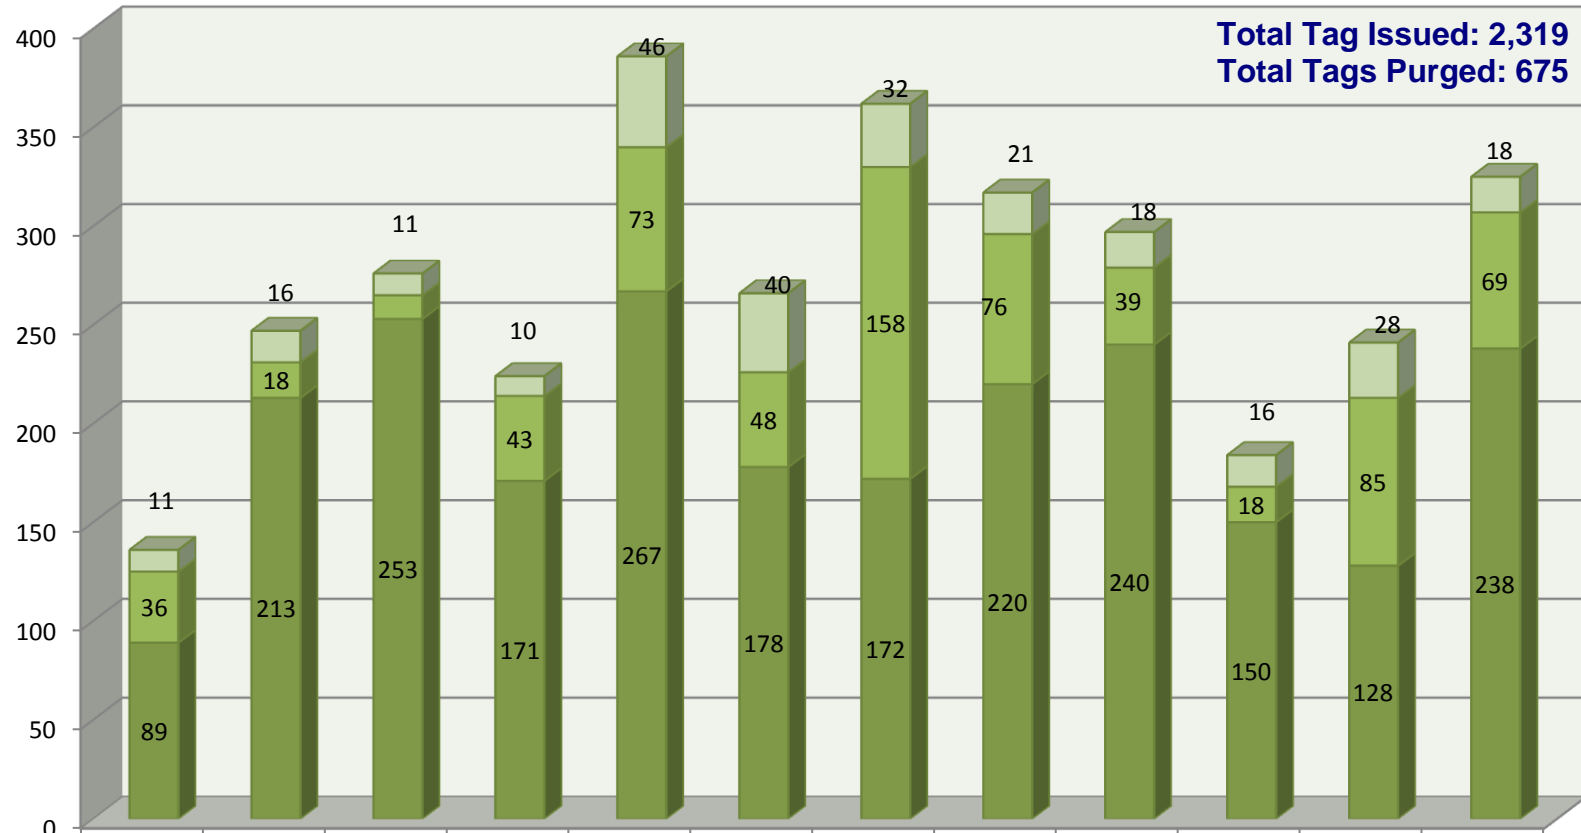

City of Cypress Police Department Evidence Control By Month, 2016

Tags Purged
Yr-toYr Trend **+58%**
Five Yr Trend **-37%**

■ Tag Issued ■ Tags Purged ■ Tags Released

	January	February	March	April	May	June	July	August	September	October	November	December
Tags Released	11	16	11	10	46	40	32	21	18	16	28	18
Tags Purged	36	18	12	43	73	48	158	76	39	18	85	69
Tag Issued	89	213	253	171	267	178	172	220	240	150	128	238