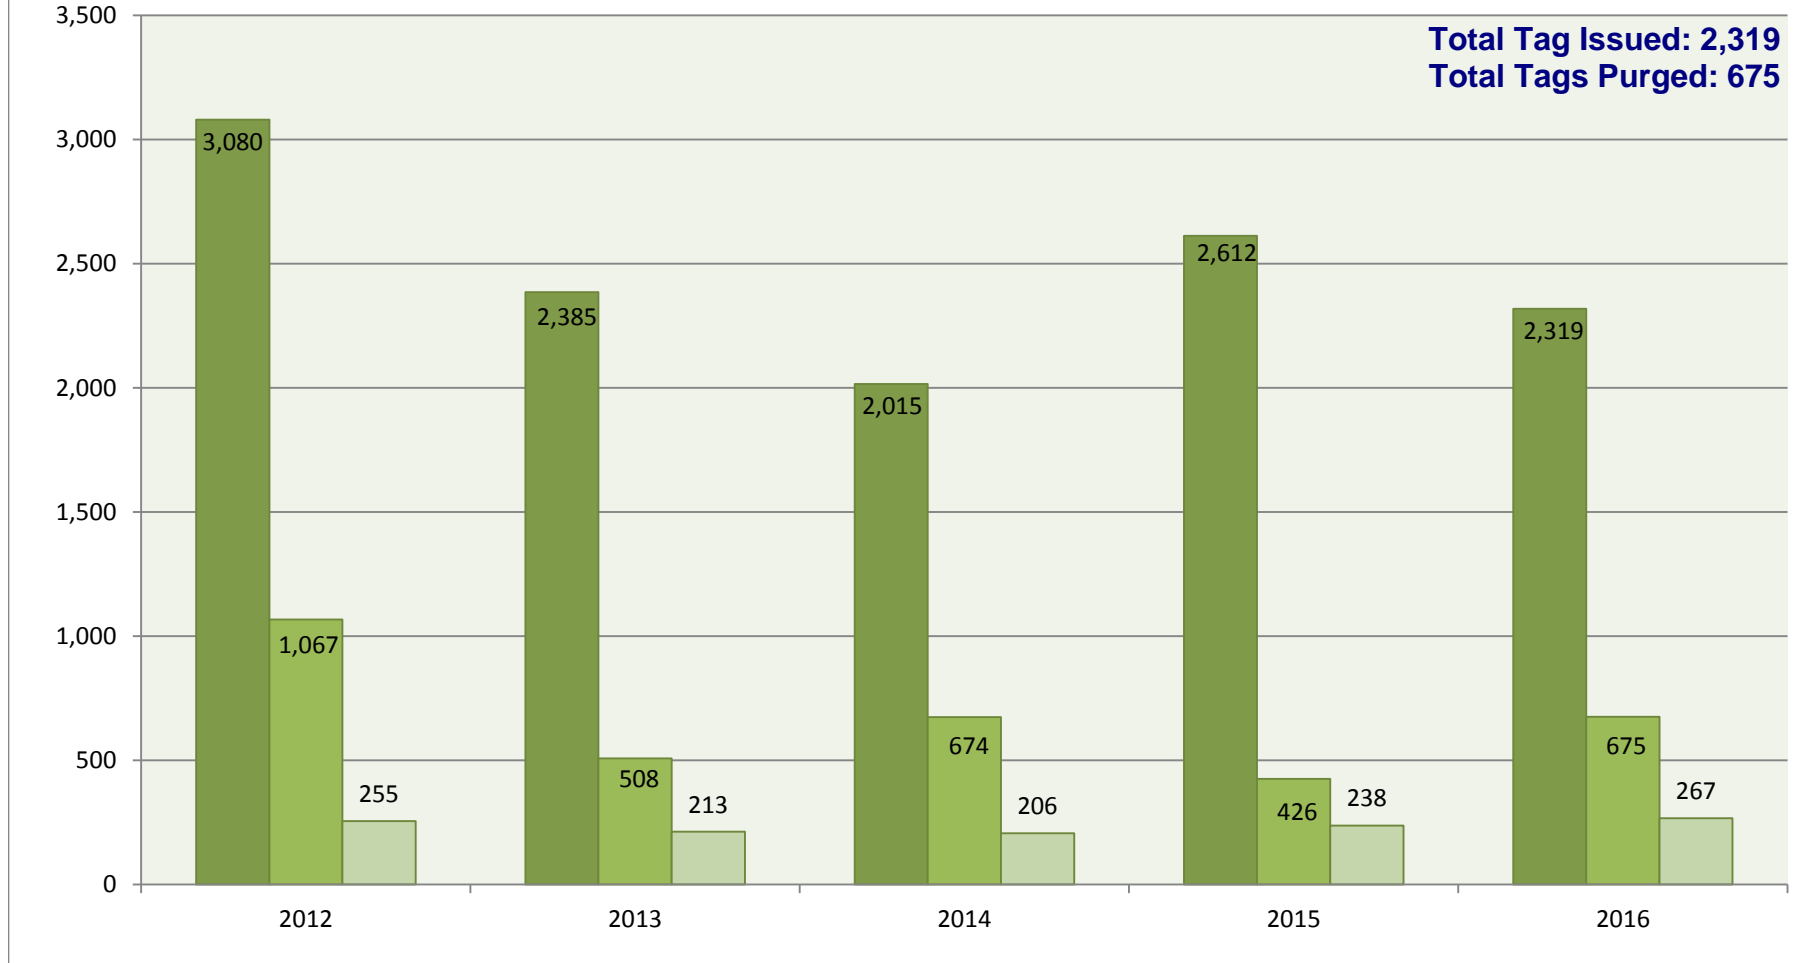

Property & Evidence										2016/2015	Five Year	Average
Total Items Released	2008	2009	2010	2011	2012	2013	2014	2015	2016	%Property	Trend	Per Month
January	7	2	11	4	41	12	13	10	11	10%	-73%	11
February	3	12	10	29	31	29	14	9	16	78%	-48%	15
March	3	12	5	17	17	10	23	9	11	22%	-35%	11
April	13	5	3	7	17	15	16	13	10	-23%	-41%	10
May	7	11	6	22	17	15	20	16	46	188%	171%	15
June	10	3	8	7	10	12	23	7	40	471%	300%	12
July	4	7	30	13	16	19	15	51	32	-37%	100%	19
August	7	14	8	22	43	25	24	33	21	-36%	-51%	19
September	13	22	9	11	17	16	16	19	18	-5%	6%	15
October	10	7	10	8	33	36	18	11	16	45%	-52%	15
November	9	6	8	4	10	7	13	40	28	-30%	180%	12
December	2	5	8	14	3	17	11	20	18	-10%	500%	9
Annual Total	88	106	116	158	255	213	206	238	267	12%	5%	183

Property & Evidence										2016/2015	Five Year	Average
Total No-Show/Releases	2008	2009	2010	2011	2012	2013	2014	2015	2016	%Property	Trend	Per Month
January	1	0	0	0	3	2	1	0	0	0%	-100%	1
February	0	0	0	0	2	1	1	0	3	*N/C	50%	1
March	1	0	0	1	2	0	2	0	5	*N/C	150%	1
April	2	0	0	1	2	1	0	3	3	0%	50%	1
May	1	0	0	0	2	1	2	5	9	80%	350%	2
June	0	0	1	0	1	0	2	0	6	*N/C	500%	1
July	0	0	2	0	1	0	0	6	9	50%	800%	2
August	0	0	1	0	4	0	4	10	9	-10%	125%	2
September	0	0	0	0	0	0	2	0	1	*N/C	*N/C	0
October	0	0	1	0	0	1	0	3	2	-33%	*N/C	1
November	0	0	1	0	3	0	0	3	5	67%	67%	1
December	0	0	0	0	0	0	0	2	4	100%	*N/C	1
Annual Total	5	0	6	2	20	6	14	32	56	75%	180%	16

*N/C represents increases from "0" which are mathematically "Non-Calculable"

City of Cypress Police Department Evidence Control Trend Report - 2016

Issued Tags
Yr-toYr Trend **-11%**
Five Yr Trend **-25%**

■ Tags Issued ■ Tags Purged ■ Tags Released