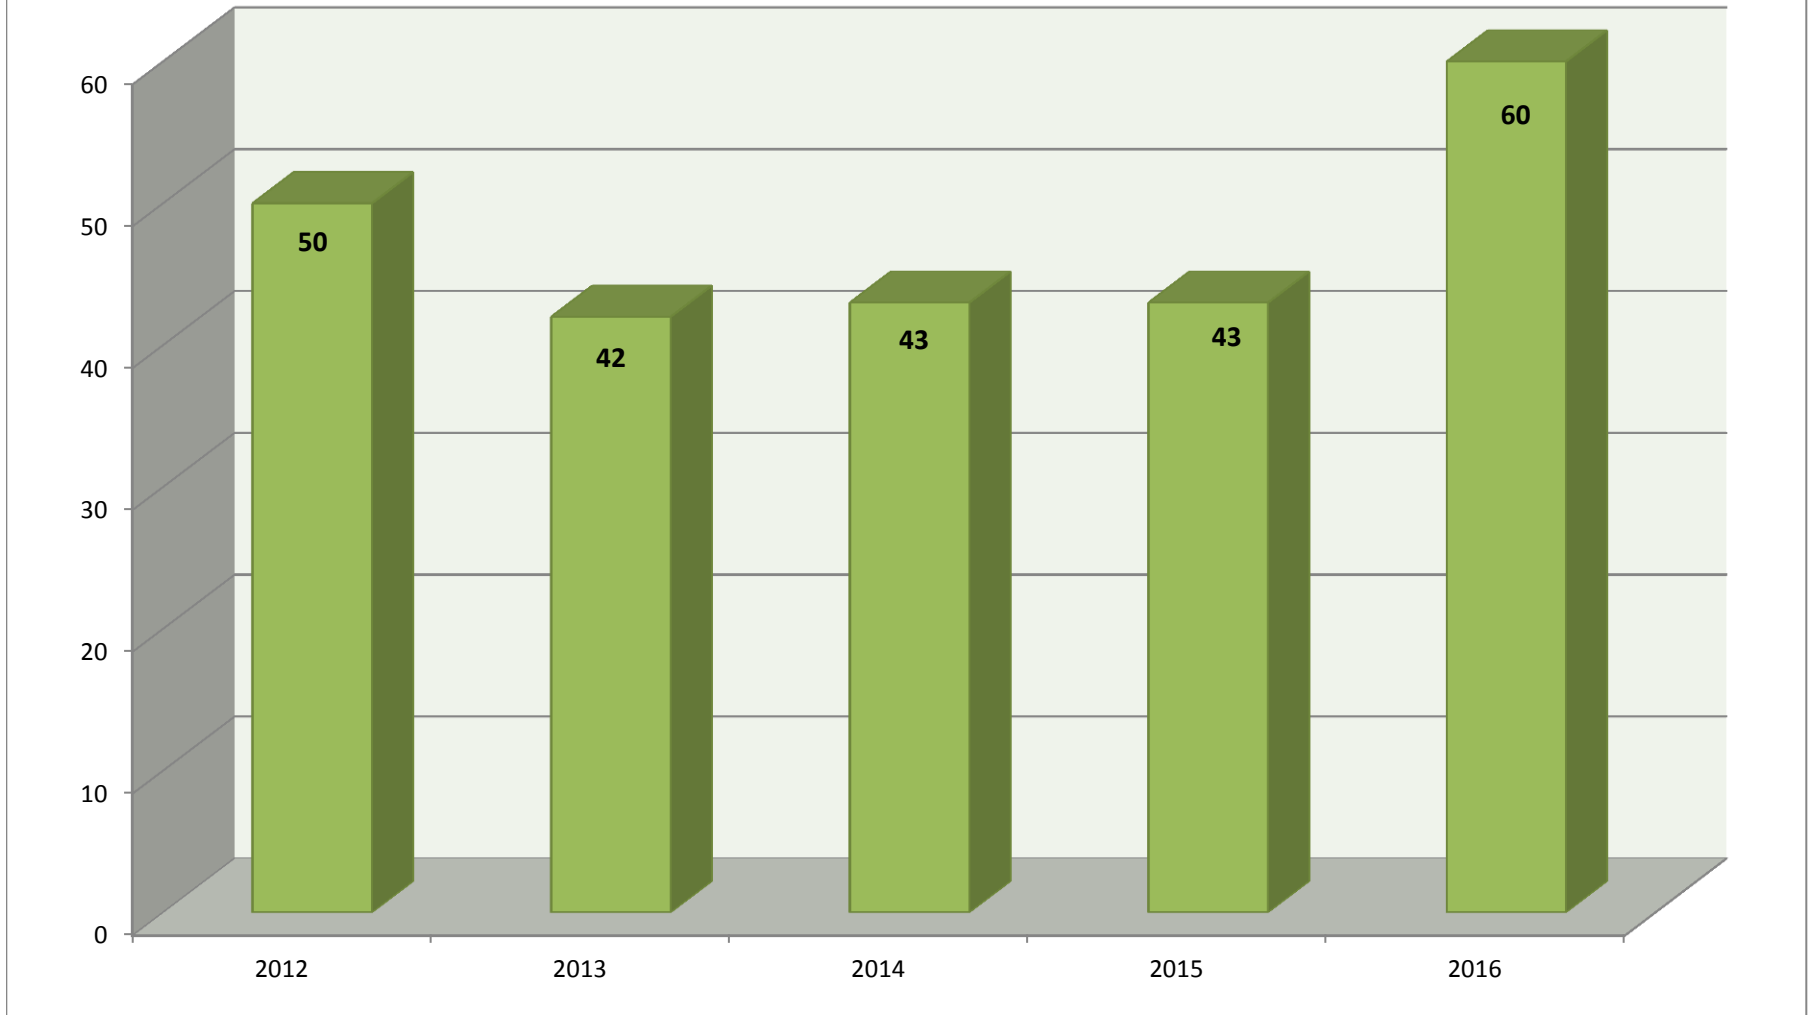

City of Cypress Police Department Total Forgery/Counterfeiting, 2016 (Five Year Trend)

Yr-to-Yr Trend **+40%**
Five Year Trend **+20%**