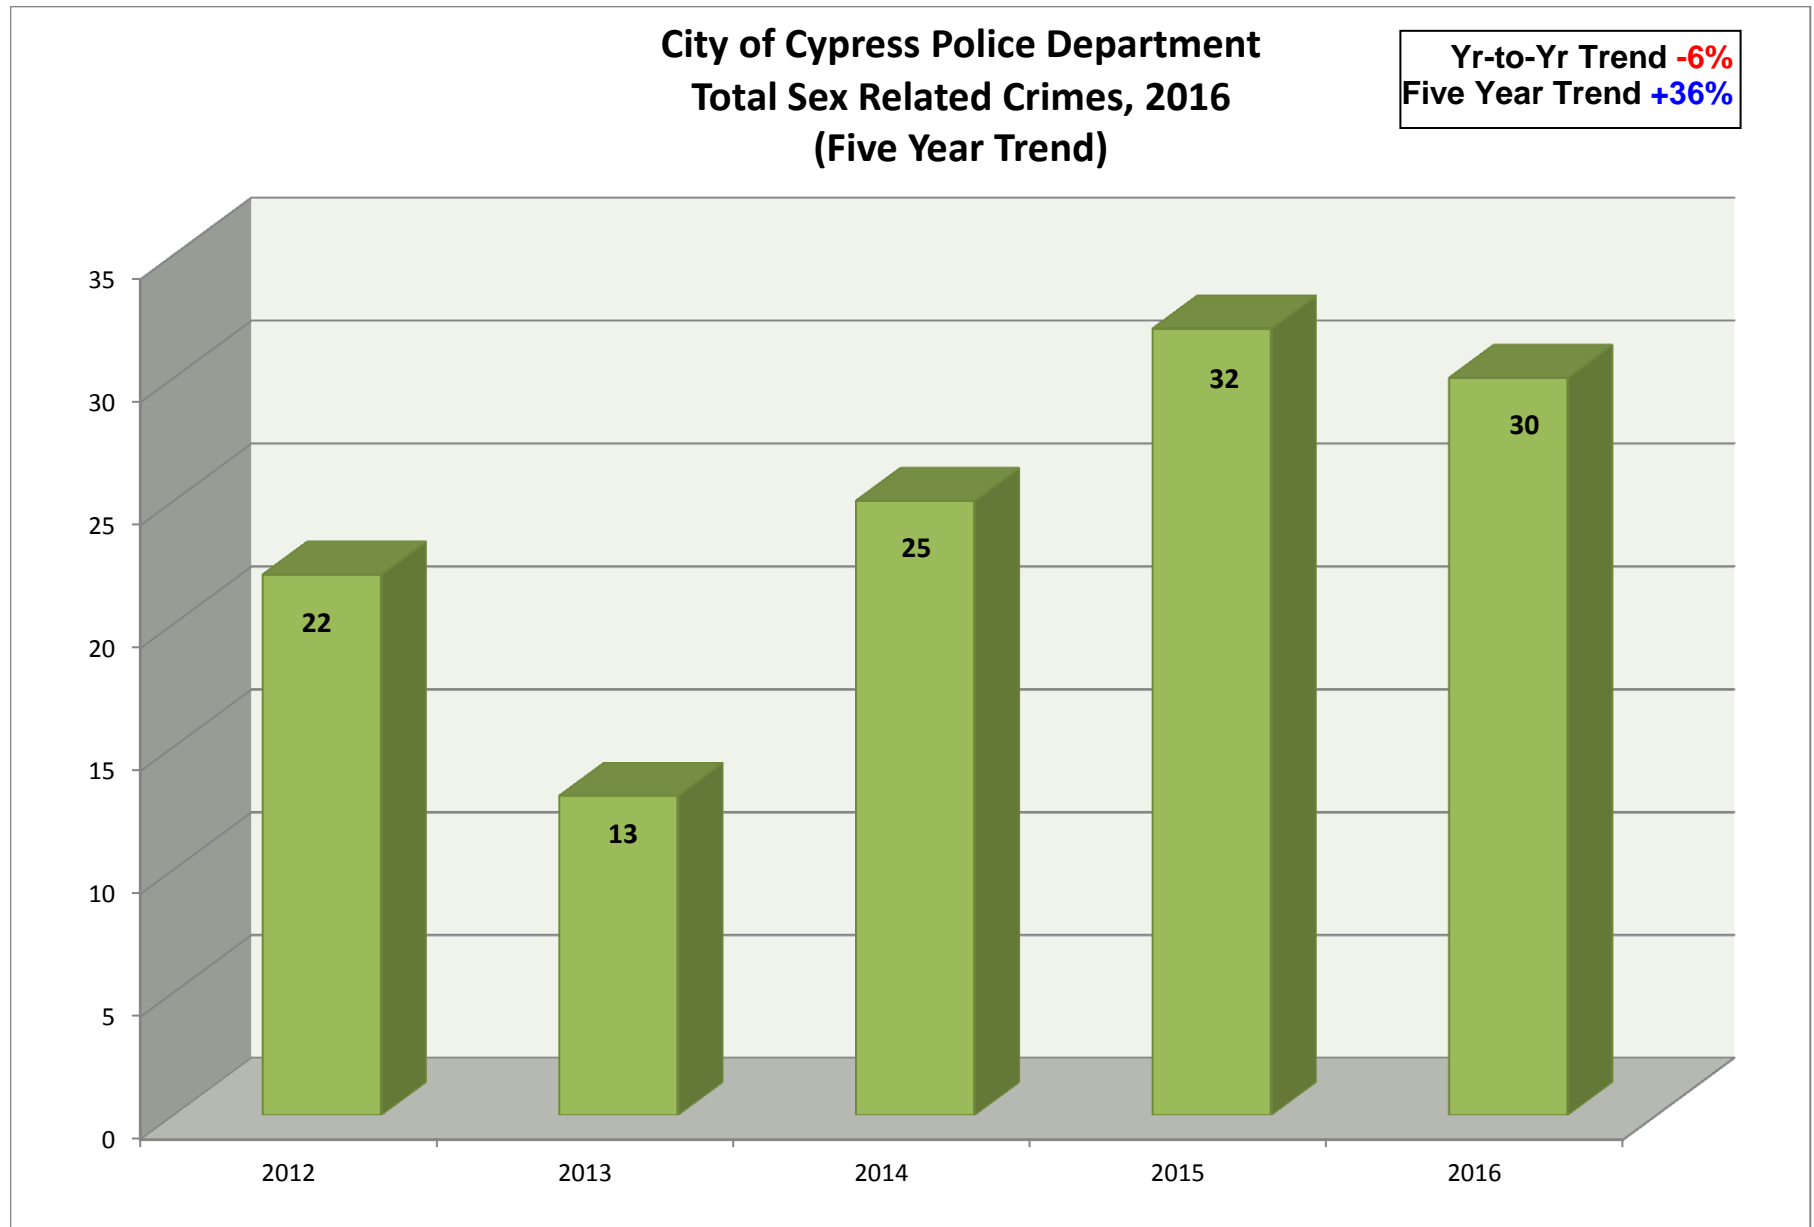

Yr-to-Yr Trend **-31%**
Five Year Trend **-32%**

City of Cypress Police Department Total Weapons, 2016 (includes illegal possessions) (Five Year Trend)

Yr-to-Yr Trend **+35%**
Five Year Trend **+67%**

City of Cypress Police Department Total Drunk Driving (DUI), 2016 (Five Year Trend)