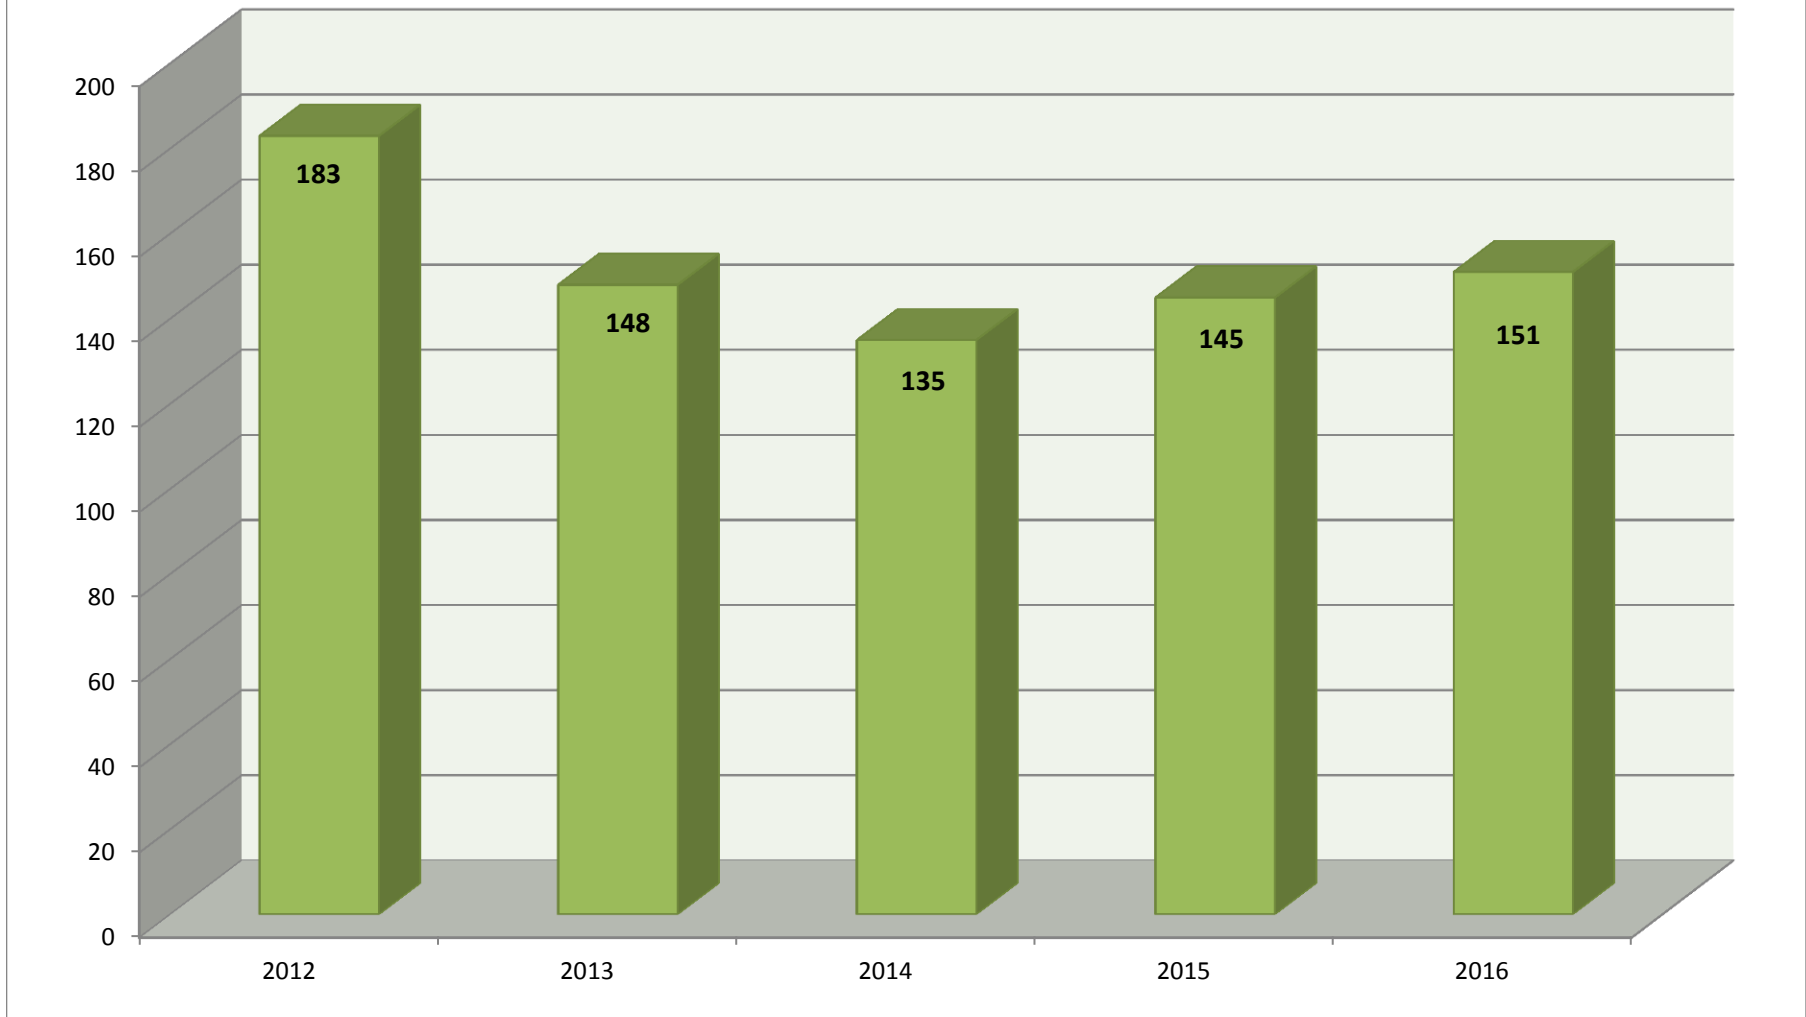

City of Cypress Police Department Total Burglaries, 2016 (Five Year Trend)

Yr-to-Yr Trend **+4%**
Five Year Trend **-17%**