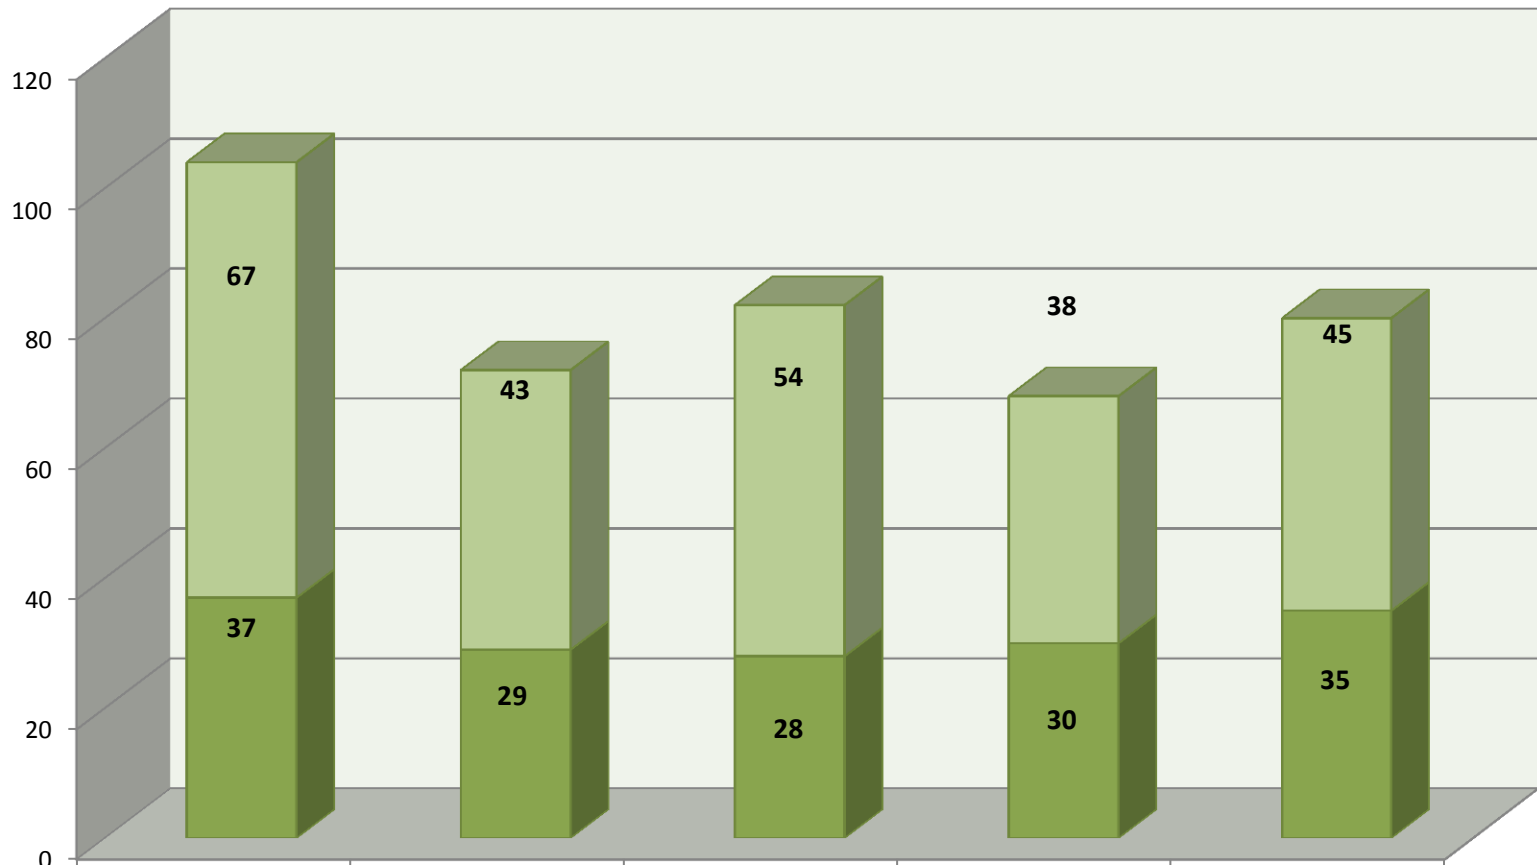

City of Cypress Police Department Total Aggravated and Simple Assaults, 2016 (Five Year Trend)

Simple Assaults
Yr-to-Yr Trend **+18%**
Five Year Trend **-33%**

Aggravated Assaults
Yr-to-Yr Trend **+17%**
Five Year Trend **-5%**

Simple Assaults	67	43	54	38	45
Aggravated Assaults	37	29	28	30	35