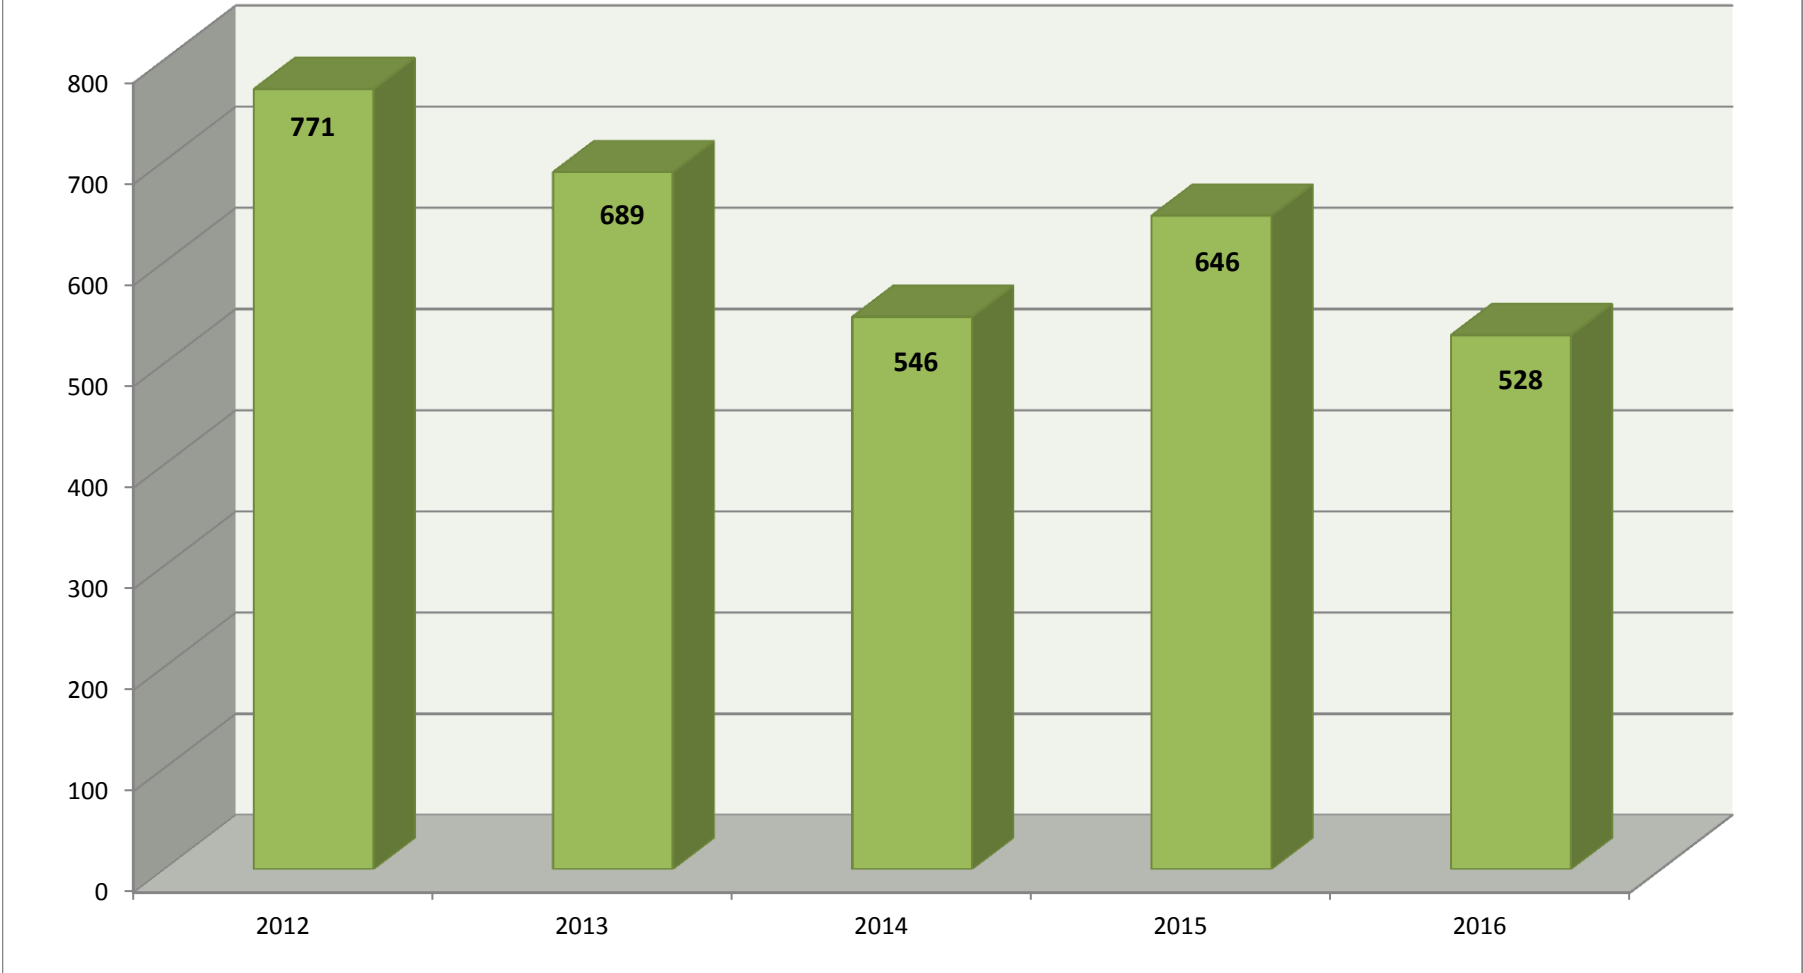

City of Cypress Police Department Total Larceny/Thefts, 2016 (including vehicle burglaries) (Five Year Trend)

Yr-to-Yr Trend **-18%**
Five Year Trend **-32%**