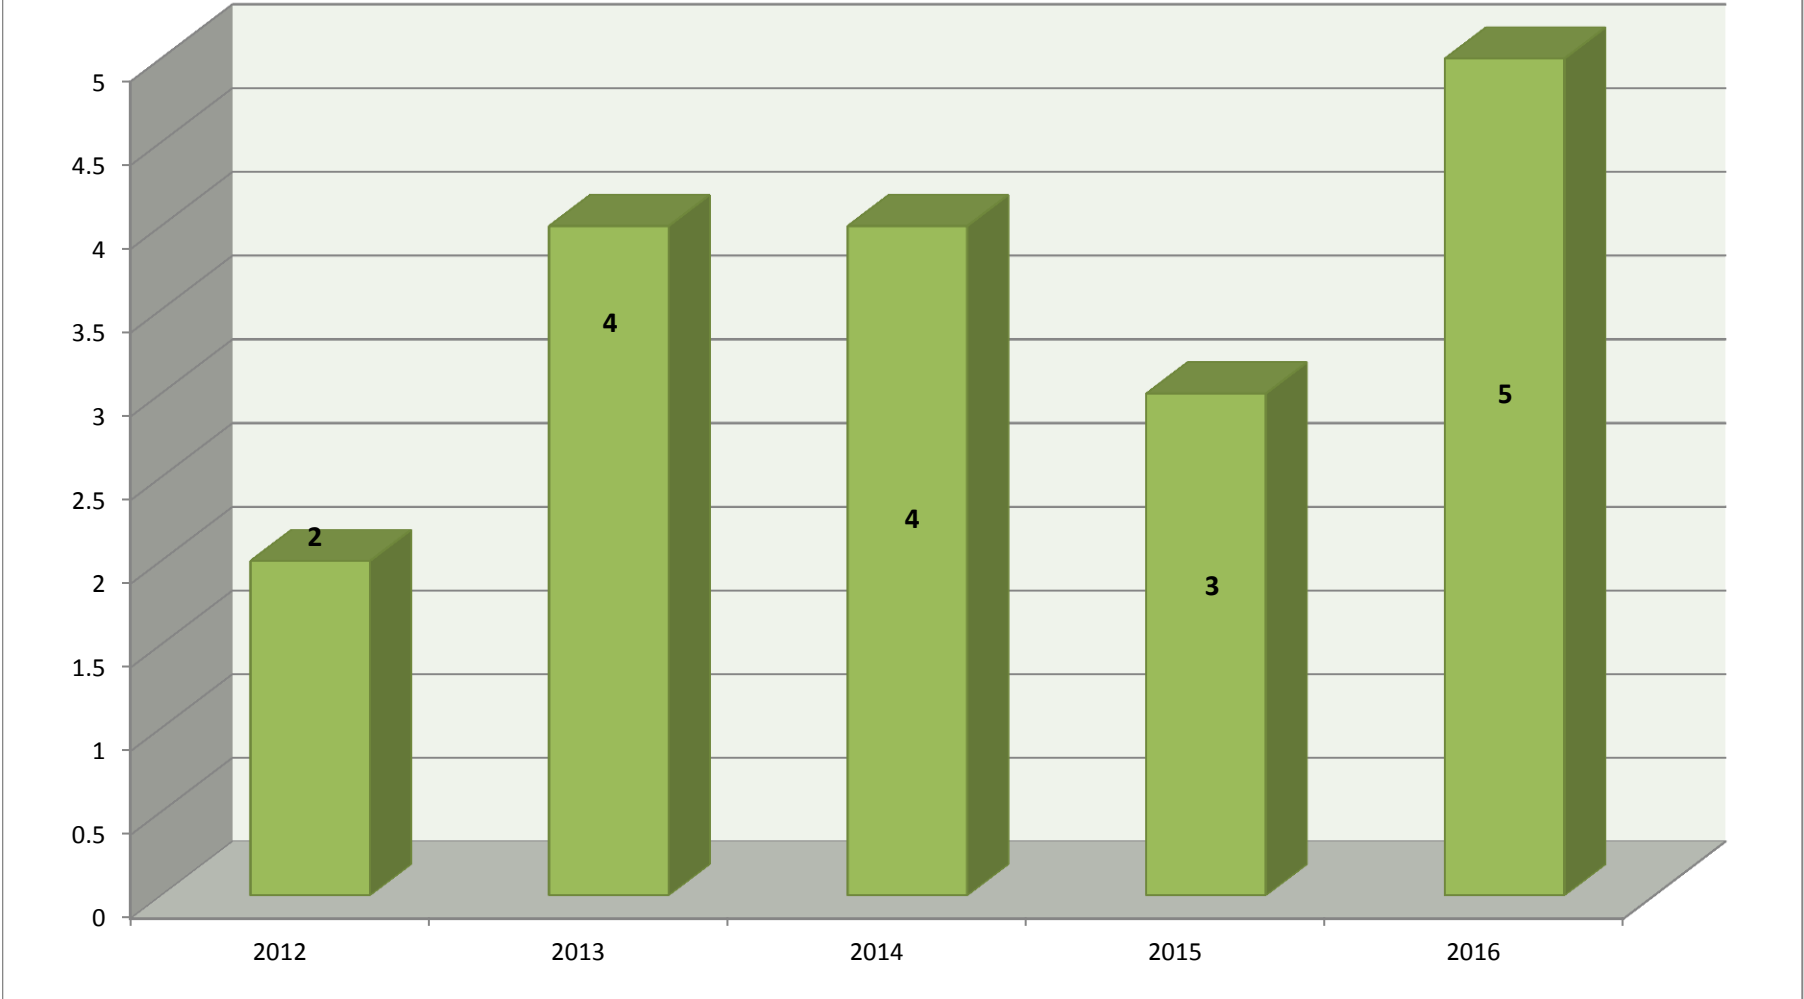

City of Cypress Police Department Forcible Rape, 2016 (Five Year Trend)

Yr-to-Yr Trend **+67%**
Five Year Trend **+150%**