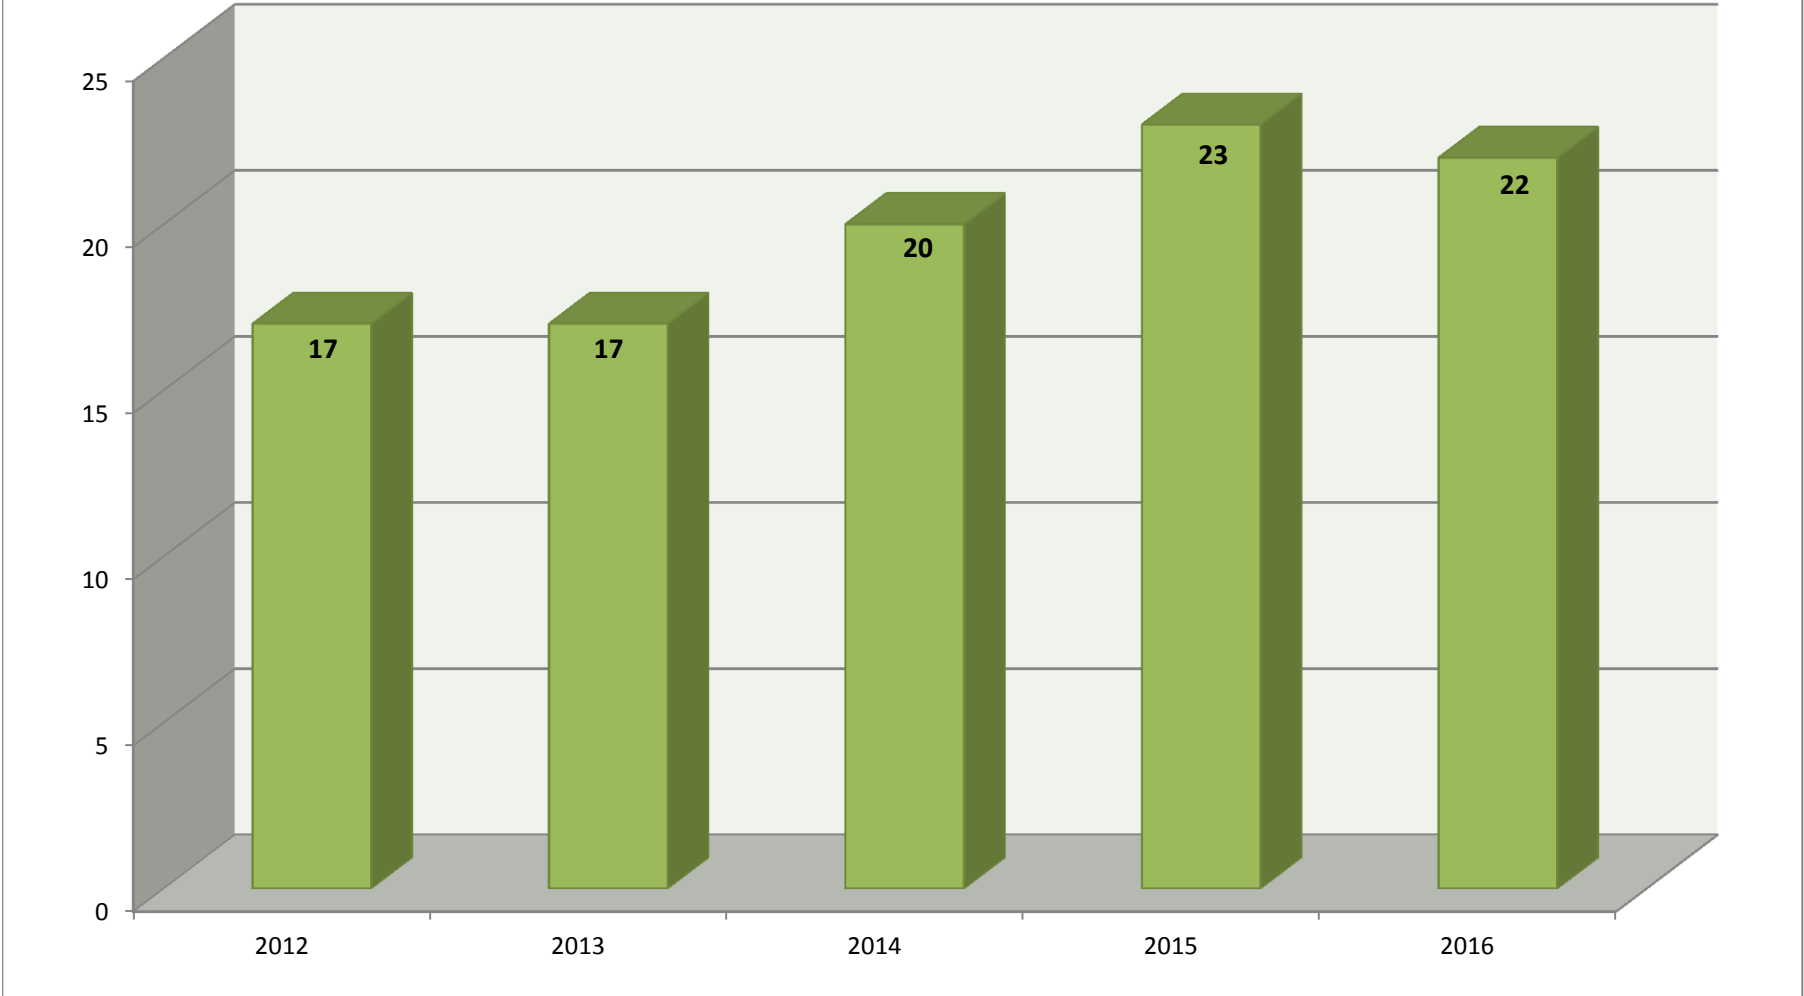

City of Cypress Police Department Total Robbery, 2016 (Five Year Trend)

Yr-to-Yr Trend **-4%**
Five Year Trend **+29%**