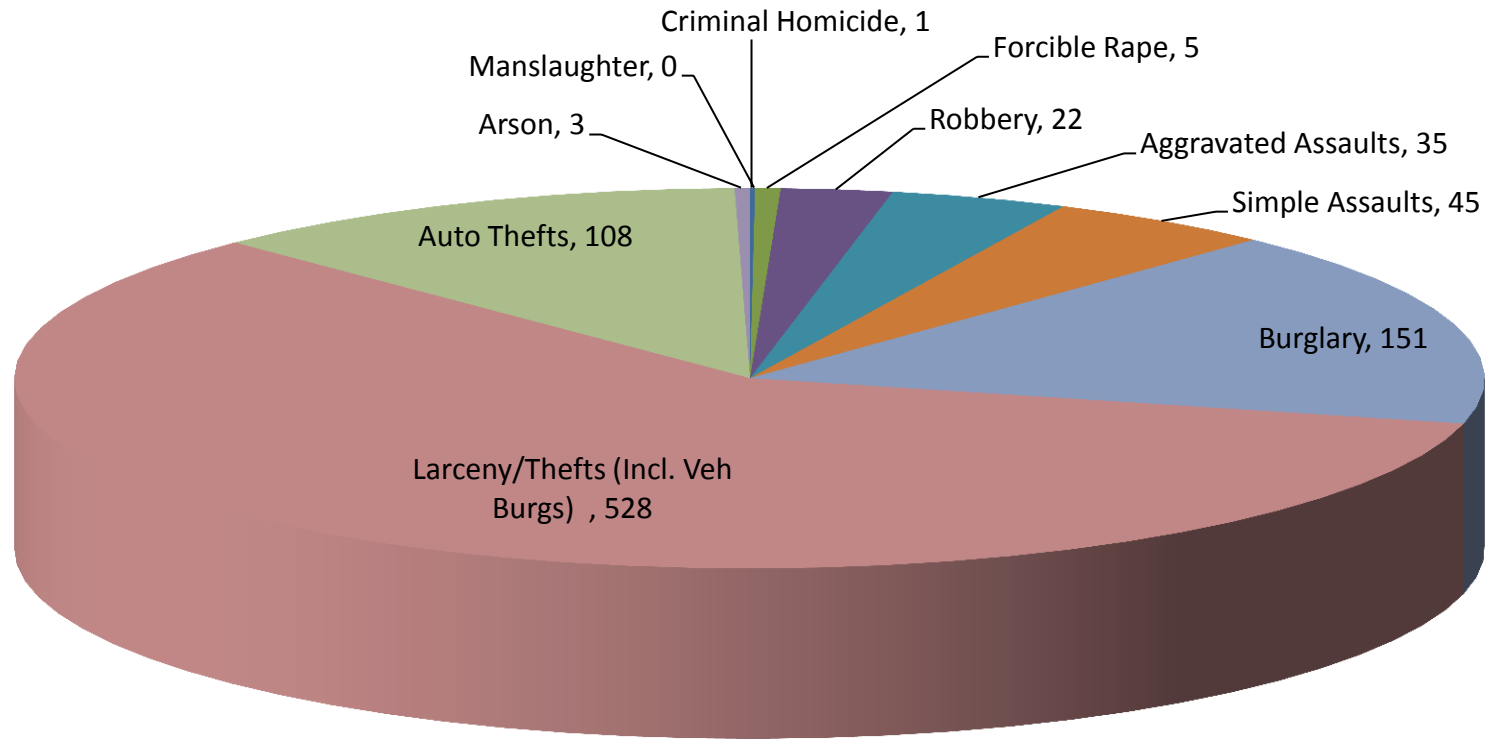

Cypress Police Department - Part 1 & 2 Crimes											2016/2015	2016/2012	Average
As reported to the Department of Justice for Uniform Crime Reporting											Yr to Yr	Five Year	Crimes
PART 1 CRIMES	2007	2008	2009	2010	2011	2012	2013	2014	2015	2016	Trend %	Trend	Per Year
Criminal Homicide	1	1	1	0	1	0	0	0	0	1	*N/C	*N/C	1
Manslaughter	0	1	0	0	0	0	0	0	0	0	0%	0%	0
Forcible Rape	5	6	9	2	8	2	4	4	3	5	67%	150%	5
Robbery	38	33	35	37	18	17	17	20	23	22	-4%	29%	26
Aggravated Assaults	52	78	44	24	33	37	29	28	30	35	17%	-5%	39
Simple Assaults	75	64	57	105	96	67	43	54	38	45	18%	-33%	64
Burglary	206	165	102	121	150	183	148	135	145	151	4%	-17%	151
Larceny/Thefts (Incl. Veh Burgs)	571	546	559	584	647	771	689	546	646	528	-18%	-32%	609
Auto Thefts	146	106	90	82	61	64	99	70	97	108	11%	69%	92
Arson	6	2	0	5	4	2	4	0	9	3	-67%	50%	4
Total Part 1 Crimes	1100	1002	897	960	1018	1143	1033	857	991	898	-9%	-21%	990
PART 2 CRIMES	2007	2008	2009	2010	2011	2012	2013	2014	2015	2016	Trend %	Five Year	Average
Forgery/Counterfeiting	20	37	32	35	38	50	42	43	43	60	40%	20%	40
Fraud/Checks/NSF (includes Identity Thefts)	169	134	132	161	161	186	178	153	182	126	-31%	-32%	158
Embezzlement	3	2	1	2	1	2	7	4	6	4	-33%	100%	3
Vandalism	226	241	200	746	494	428	270	375	248	143	-42%	-67%	337
Weapons Related	22	22	19	17	18	21	16	17	26	35	35%	67%	21
Vice Crimes/Prostitution	0	1	0	1	1	0	4	0	0	2	*N/C	*N/C	1
Sex Related Crimes/Crimes Against Family	45	26	19	26	31	22	13	25	32	30	-6%	36%	27
Narcotic Drug Laws Related	289	206	138	125	200	270	226	219	339	368	9%	36%	238
Drunk Driving (DUI)	174	141	208	127	88	69	87	55	29	65	124%	-6%	104
Liquor Laws/Drunkeness (647f)	9	24	19	10	17	13	8	2	12	6	-50%	-54%	12
Disturbances	30	33	16	34	38	34	30	27	12	29	142%	-15%	28
Receiving Stolen Property	7	14	6	17	12	18	19	10	11	10	-9%	-44%	12
Failure To Appear/Warrants	394	297	240	280	288	335	316	221	232	290	25%	-13%	289
All Other Offenses	413	369	334	397	384	329	305	264	321	401	25%	22%	352
Miscellaneous Juvenile Offenses (Runaways, Curfew)	59	48	48	36	41	48	29	32	13	13	0%	-73%	37
Total Part 2 Crimes	1,860	1,595	1,412	2,014	1,812	1,825	1,550	1,447	1,506	1,582	5%	-13%	1,660
Total Part 1 & 2 Crimes	2,960	2,597	2,309	2,974	2,830	2,968	2,583	2,304	2,497	2,480	-1%	-16%	2,650
Misc. Documented Only	952	821	931	813	904	558	604	466	547	625	14%	12%	722
ANNUAL TOTAL	3,912	3,418	3,240	3,787	3,734	3,526	3,187	2,770	3,044	3,105	2%	-12%	3,372

*N/C represents an increase from "0" which is mathematically "Non-Calculable"

Cypress Police Department Part 1 Crimes 2016