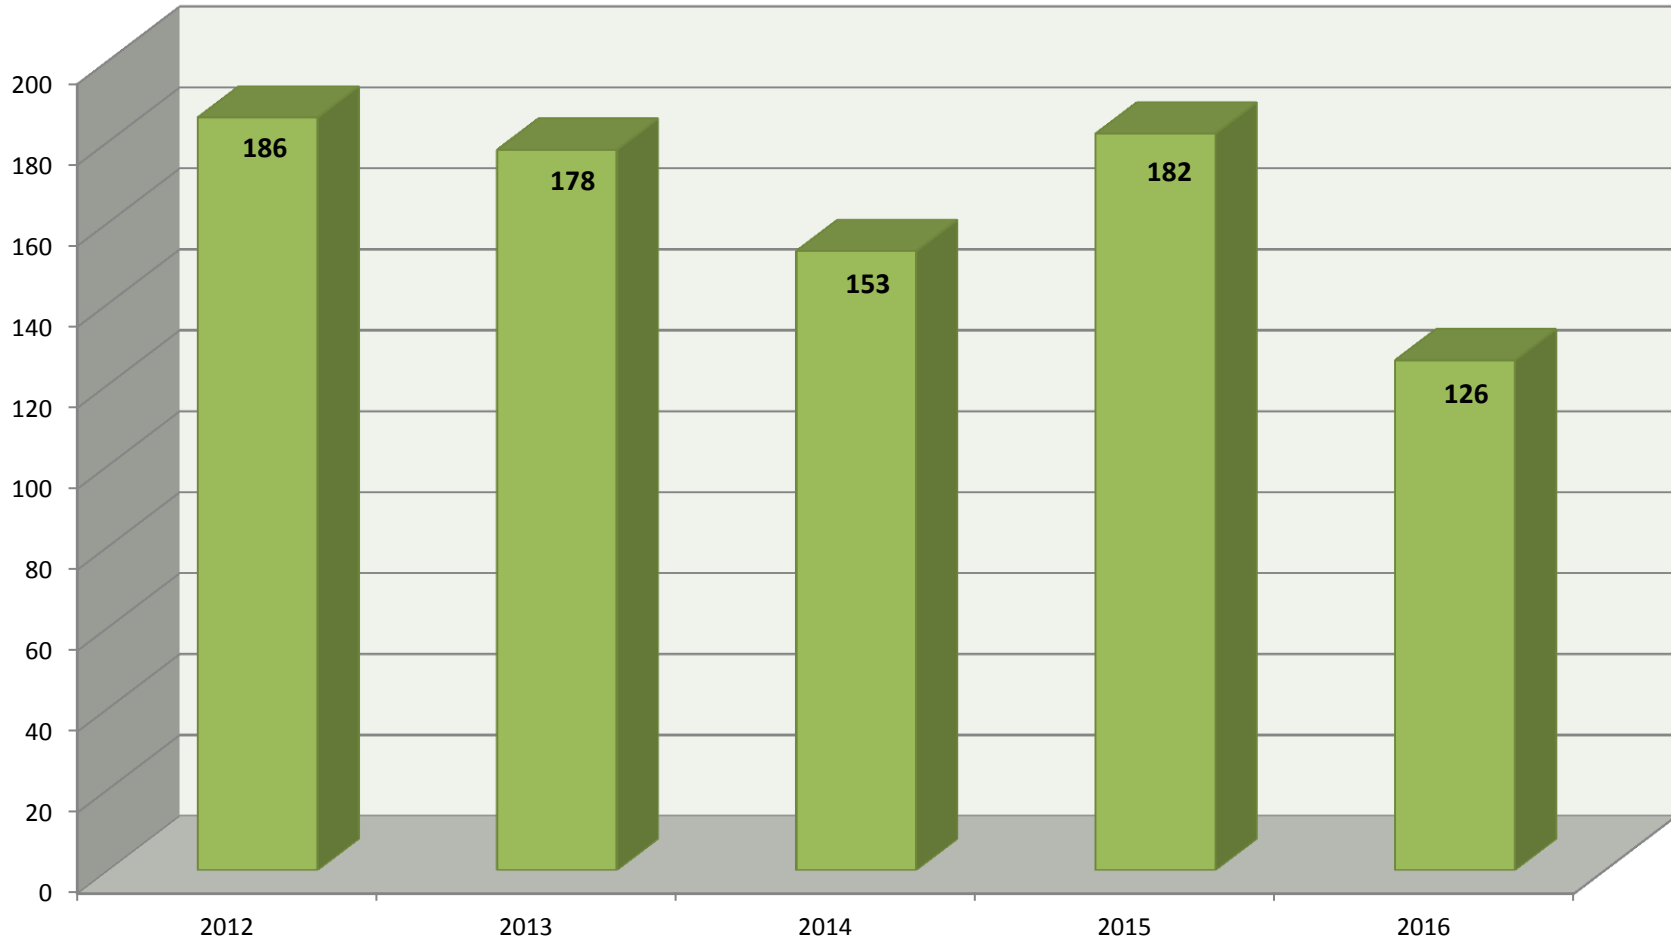

City of Cypress Police Department Total Fraud/Checks, 2016 (includes Identity Thefts) (Five Year Trend)

Yr-to-Yr Trend **-31%**
Five Year Trend **-32%**