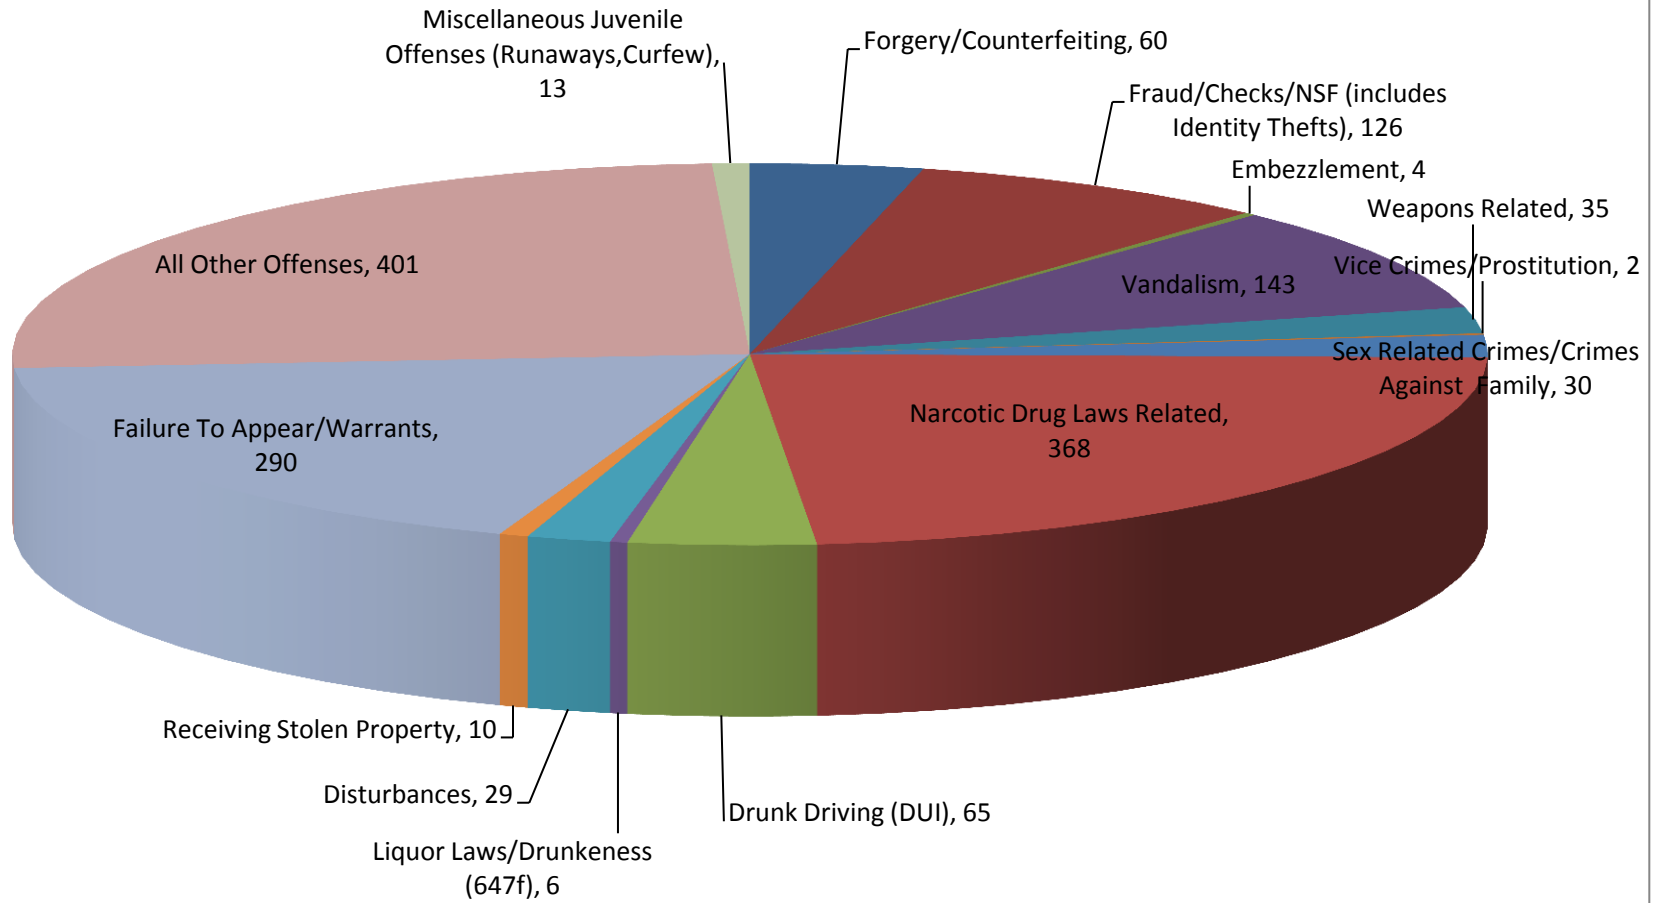

Cypress Police Department Part 2 Crimes 2016