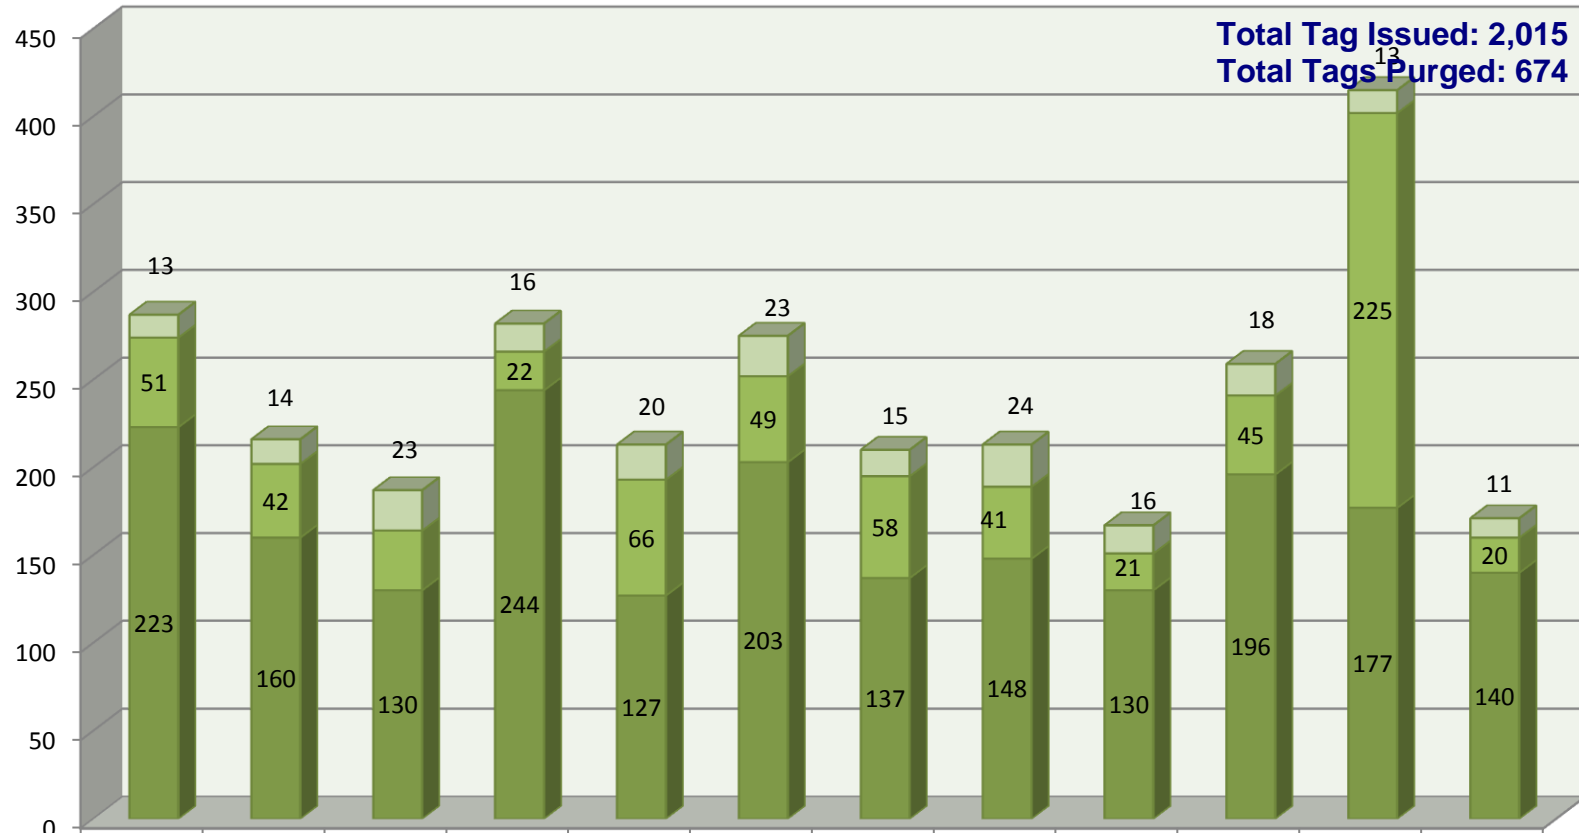

City of Cypress Police Department Evidence Control By Month, 2014

Tags Purged
Yr-toYr Trend **+33%**
Five Yr Trend **+25%**

■ Tag Issued ■ Tags Purged ■ Tags Released

	January	February	March	April	May	June	July	August	September	October	November	December
Tags Released	13	14	23	16	20	23	15	24	16	18	13	11
Tags Purged	51	42	34	22	66	49	58	41	21	45	225	20
Tag Issued	223	160	130	244	127	203	137	148	130	196	177	140