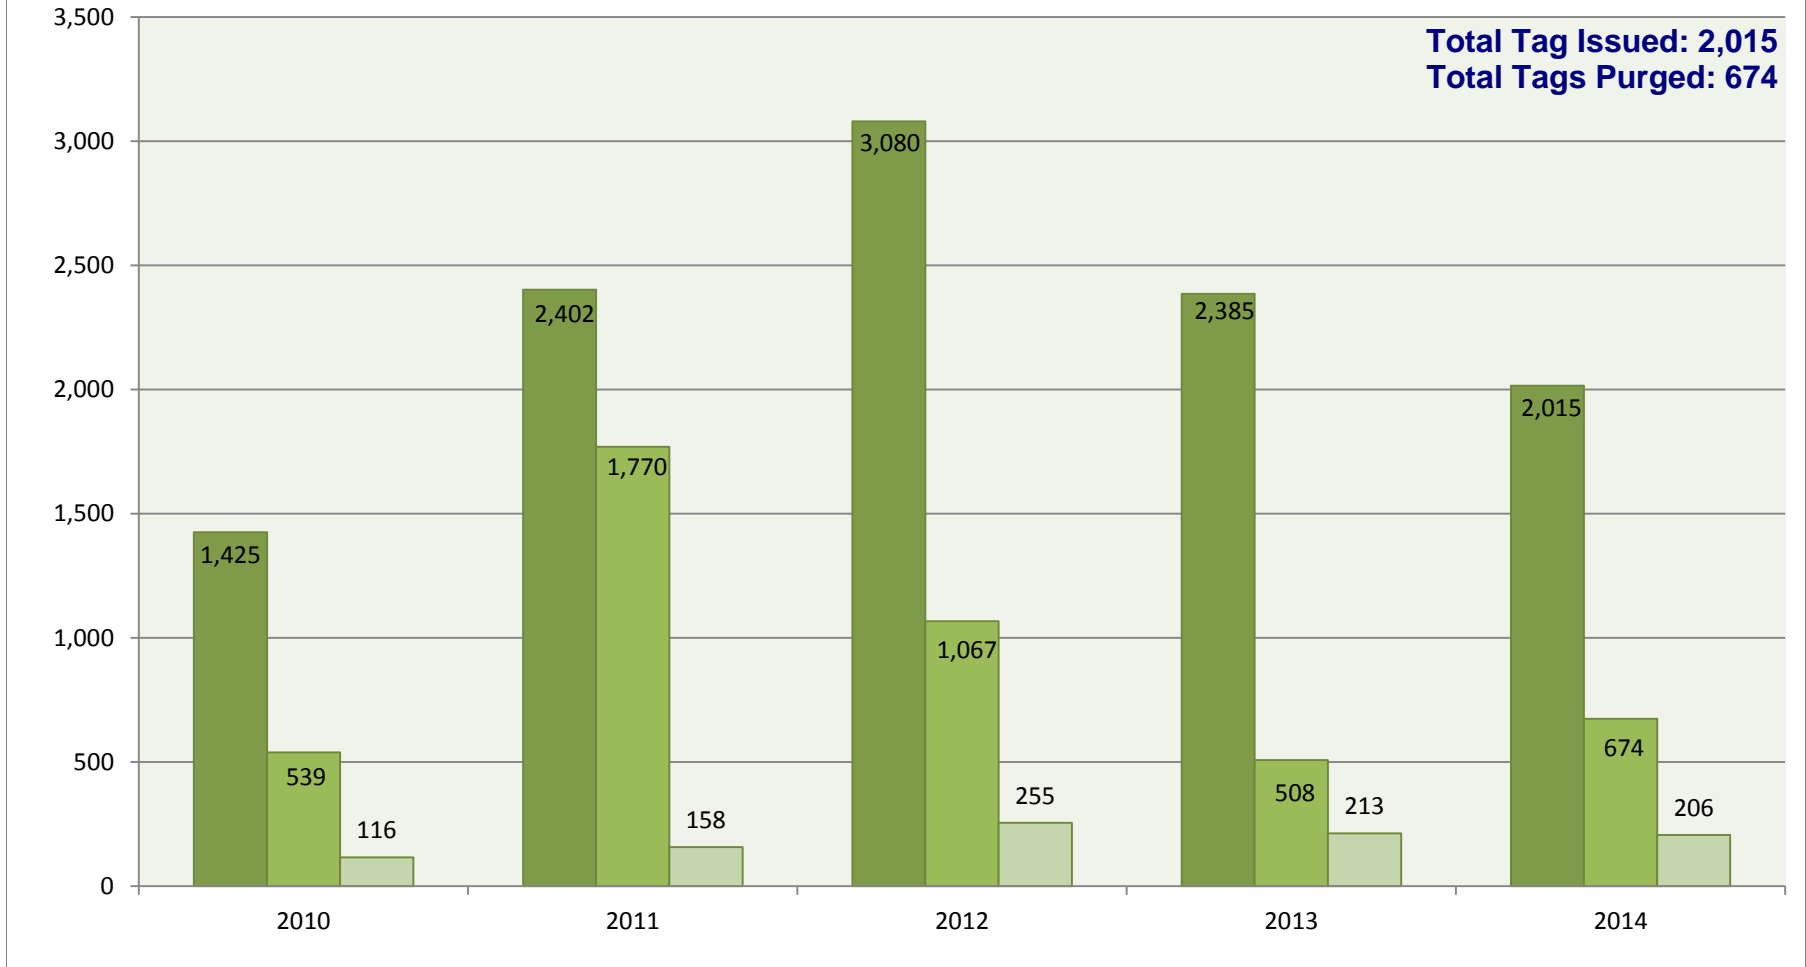

Property & Evidence										2014/2013	Five Year	Average
Total Items Released	2006	2007	2008	2009	2010	2011	2012	2013	2014	%Property	Trend	Per Month
January	9	17	7	2	11	4	41	12	13	8%	18%	12
February	10	10	3	12	10	29	31	29	14	-52%	40%	15
March	5	14	3	12	5	17	17	10	23	130%	360%	11
April	6	5	13	5	3	7	17	15	16	7%	433%	10
May	13	8	7	11	6	22	17	15	20	33%	233%	13
June	17	9	10	3	8	7	10	12	23	92%	188%	11
July	12	4	4	7	30	13	16	19	15	-21%	-50%	12
August	11	9	7	14	8	22	43	25	24	-4%	200%	17
September	4	16	13	22	9	11	17	16	16	0%	78%	14
October	12	15	10	7	10	8	33	36	18	-50%	80%	16
November	22	5	9	6	8	4	10	7	13	86%	63%	9
December	3	5	2	5	8	14	3	17	11	-35%	38%	7
Annual Total	124	117	88	106	116	158	255	213	206	-3%	78%	154

Property & Evidence										2014/2013	Five Year	Average
Total No-Show/Releases	2006	2007	2008	2009	2010	2011	2012	2013	2014	%Property	Trend	Per Month
January	3	0	1	0	0	0	3	2	1	-50%	*N/C	1
February	0	0	0	0	0	0	2	1	1	0%	*N/C	0
March	1	0	1	0	0	1	2	0	2	*N/C	*N/C	1
April	2	0	2	0	0	1	2	1	0	-100%	0%	1
May	0	0	1	0	0	0	2	1	2	100%	*N/C	1
June	8	0	0	0	1	0	1	0	2	*N/C	100%	1
July	0	2	0	0	2	0	1	0	0	0%	-100%	1
August	1	0	0	0	1	0	4	0	4	*N/C	300%	1
September	0	0	0	0	0	0	0	0	2	*N/C	*N/C	0
October	0	0	0	0	1	0	0	1	0	-100%	-100%	0
November	0	1	0	0	1	0	3	0	0	0%	-100%	1
December	0	0	0	0	0	0	0	0	0	0%	0%	0
Annual Total	15	3	5	0	6	2	20	6	14	133%	133%	8

*N/C represents increases from "0" which are mathematically "Non-Calculable"

City of Cypress Police Department Evidence Control Trend Report - 2014

Issued Tags
Yr-toYr Trend **-16%**
Five Yr Trend **+41%**

■ Tags Issued ■ Tags Purged ■ Tags Released