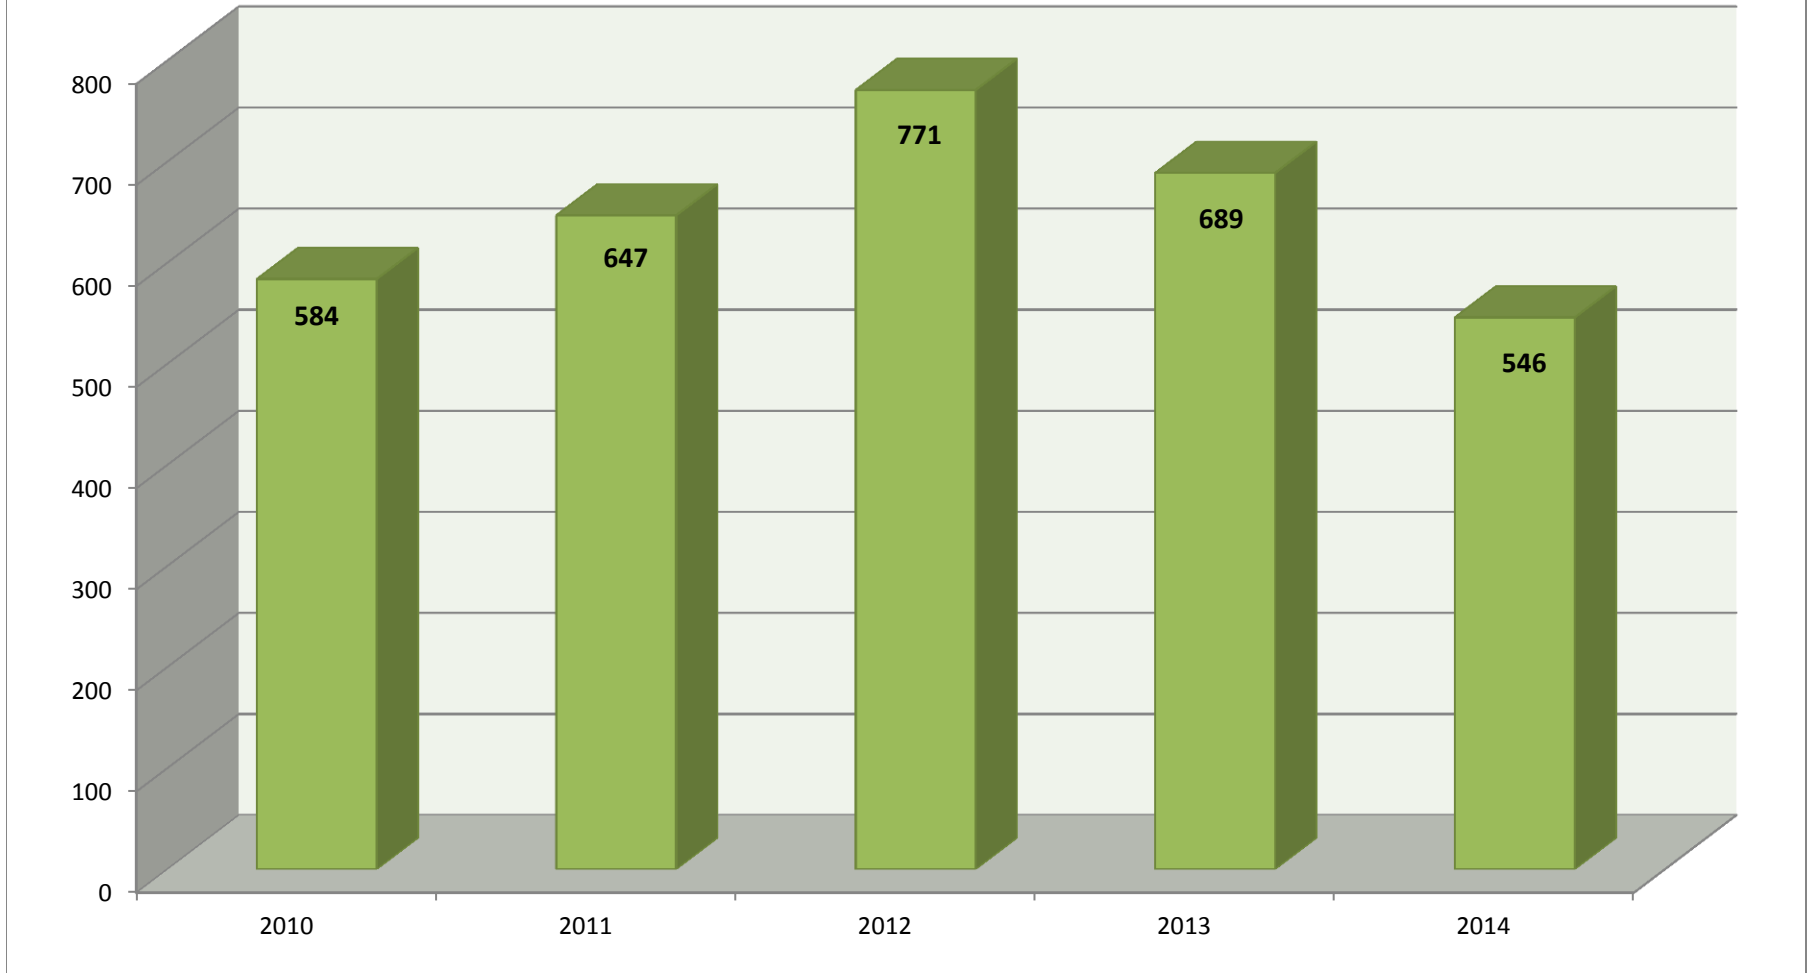

City of Cypress Police Department Total Larceny/Thefts, 2014 (including vehicle burglaries) (Five Year Trend)

Yr-to-Yr Trend **-21%**
Five Year Trend **-7%**