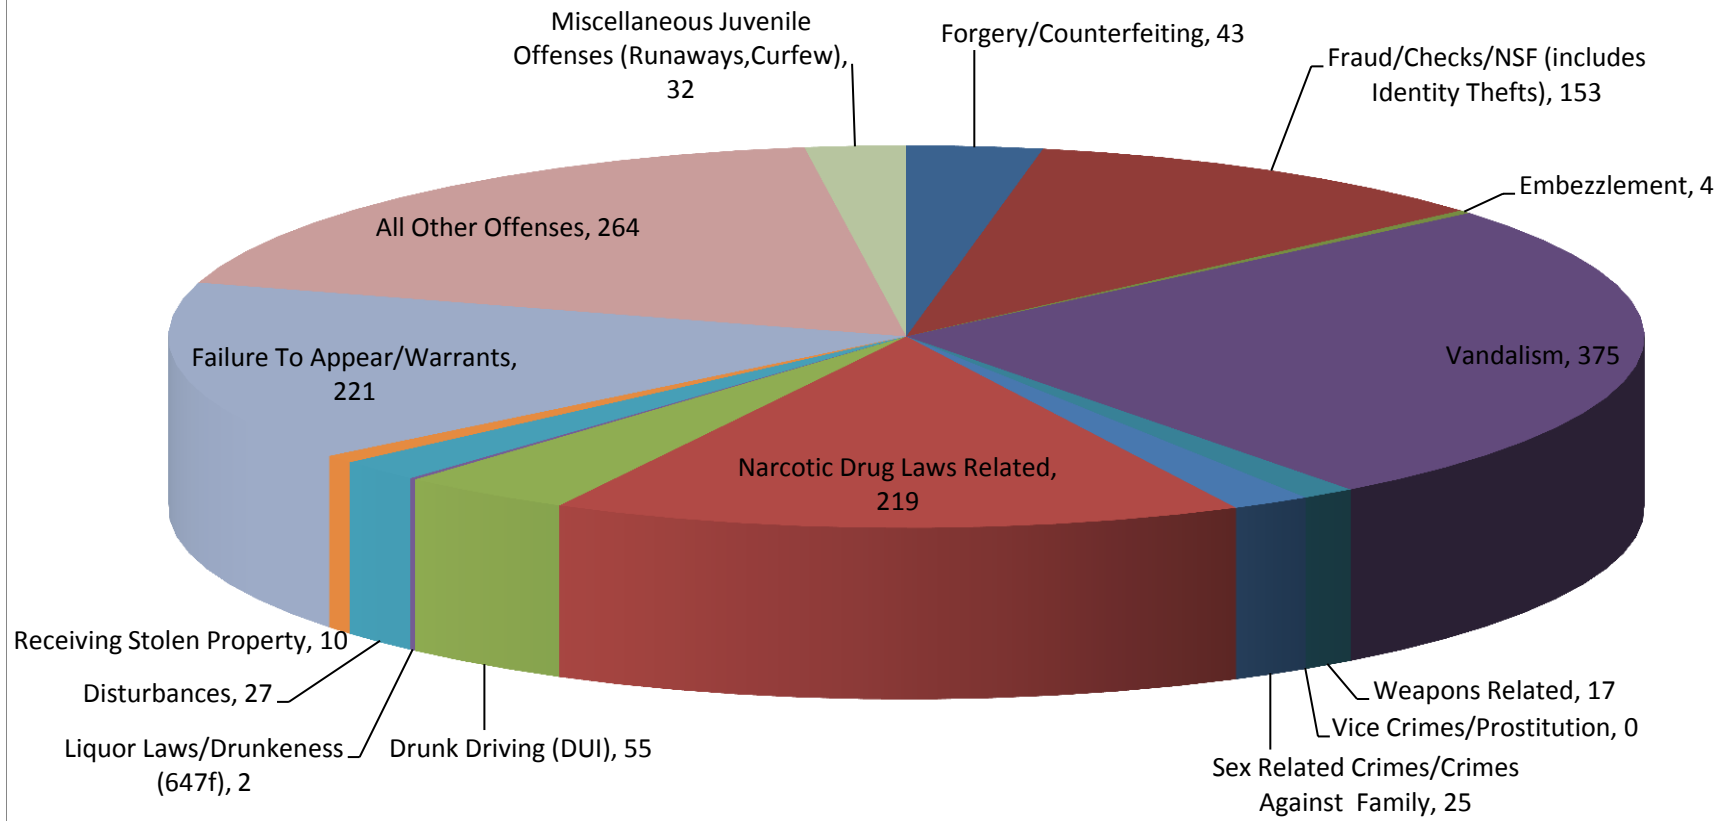

Cypress Police Department Part 2 Crimes 2014