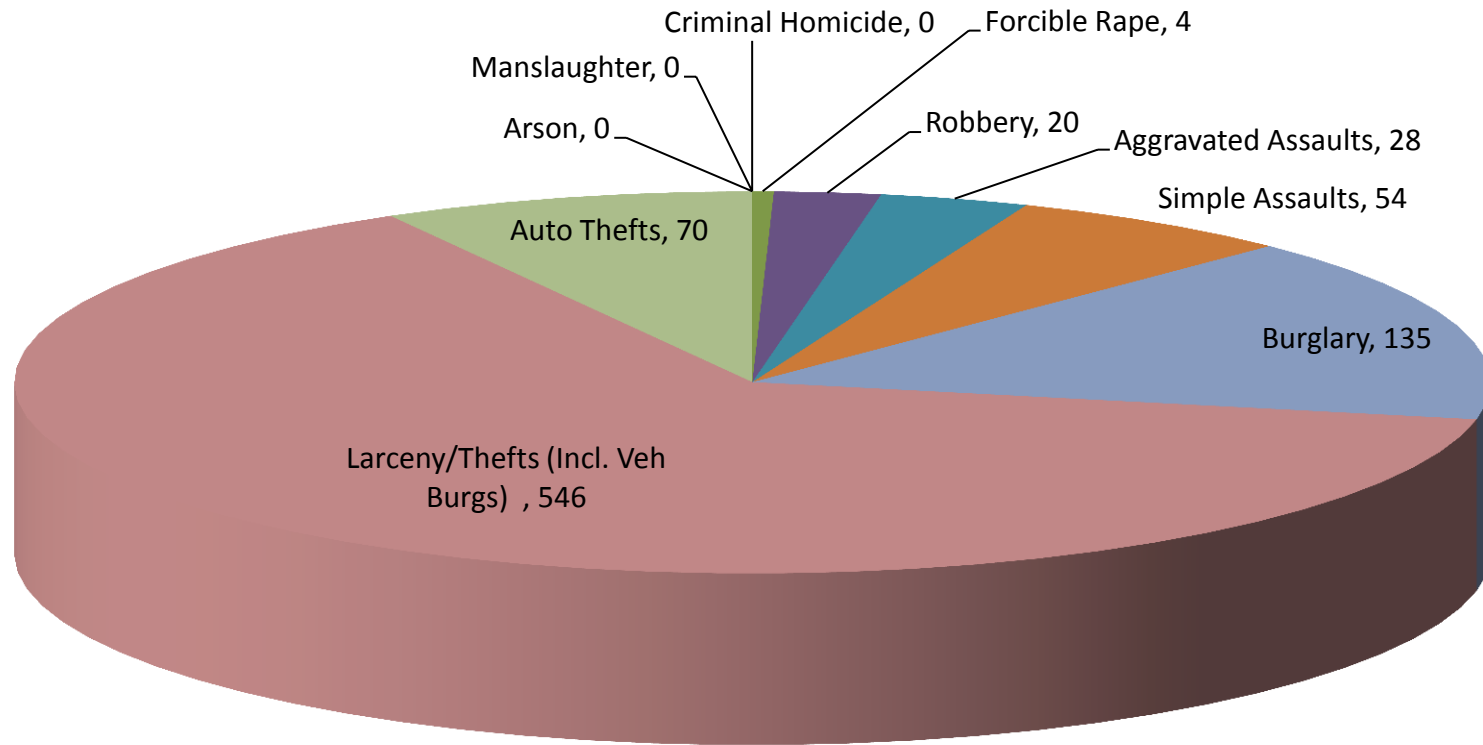

Cypress Police Department - Part 1 & 2 Crimes											2014/2013	2014/2010	Average
As reported to the Department of Justice for Uniform Crime Reporting											Yr to Yr	Five Year	Crimes
PART 1 CRIMES	2005	2006	2007	2008	2009	2010	2011	2012	2013	2014	Trend %	Trend	Per Year
Criminal Homicide	1	2	1	1	1	0	1	0	0	0	0%	0%	1
Manslaughter	0	0	0	1	0	0	0	0	0	0	0%	0%	0
Forcible Rape	5	1	5	6	9	2	8	2	4	4	0%	100%	5
Robbery	28	32	38	33	35	37	18	17	17	20	18%	-46%	28
Aggravated Assaults	33	32	52	78	44	24	33	37	29	28	-3%	17%	39
Simple Assaults	101	89	75	64	57	105	96	67	43	54	26%	-49%	75
Burglary	176	183	206	165	102	121	150	183	148	135	-9%	12%	157
Larceny/Thefts (Incl. Veh Burgs)	711	597	571	546	559	584	647	771	689	546	-21%	-7%	622
Auto Thefts	128	141	146	106	90	82	61	64	99	70	-29%	-15%	99
Arson	3	7	6	2	0	5	4	2	4	0	-100%	-100%	3
Total Part 1 Crimes	1186	1084	1100	1002	897	960	1018	1143	1033	857	-17%	-11%	1,028
PART 2 CRIMES	2005	2006	2007	2008	2009	2010	2011	2012	2013	2014	Trend %	Five Year	Average
Forgery/Counterfeiting	45	44	20	37	32	35	38	50	42	43	2%	23%	39
Fraud/Checks/NSF (includes Identity Thefts)	143	170	169	134	132	161	161	186	178	153	-14%	-5%	159
Embezzlement	3	4	3	2	1	2	1	2	7	4	-43%	100%	3
Vandalism	300	213	226	241	200	746	494	428	270	375	39%	-50%	349
Weapons Related	41	32	22	22	19	17	18	21	16	17	6%	0%	23
Vice Crimes/Prostitution	0	0	0	1	0	1	1	0	4	0	-100%	-100%	1
Sex Related Crimes/Crimes Against Family	31	25	45	26	19	26	31	22	13	25	92%	-4%	26
Narcotic Drug Laws Related	343	359	289	206	138	125	200	270	226	219	-3%	75%	238
Drunk Driving (DUI)	186	203	174	141	208	127	88	69	87	55	-37%	-57%	134
Liquor Laws/Drunkenness (647f)	28	27	9	24	19	10	17	13	8	2	-75%	-80%	16
Disturbances	52	41	30	33	16	34	38	34	30	27	-10%	-21%	34
Receiving Stolen Property	8	7	7	14	6	17	12	18	19	10	-47%	-41%	12
Failure To Appear/Warrants	462	466	394	297	240	280	288	335	316	221	-30%	-21%	330
All Other Offenses	464	454	413	369	334	397	384	329	305	264	-13%	-34%	371
Miscellaneous Juvenile Offenses (Runaways, Curfew)	97	67	59	48	48	36	41	48	29	32	10%	-11%	51
Total Part 2 Crimes	2,203	2,112	1,860	1,595	1,412	2,014	1,812	1,825	1,550	1,447	-7%	-28%	1,783
Total Part 1 & 2 Crimes	3,389	3,196	2,960	2,597	2,309	2,974	2,830	2,968	2,583	2,304	-11%	-23%	2,811
Misc. Documented Only	880	1,072	952	821	931	813	904	558	604	466	-23%	-43%	800
ANNUAL TOTAL	4,269	4,268	3,912	3,418	3,240	3,787	3,734	3,526	3,187	2,770	-13%	-27%	3,611

*N/C represents an increase from "0" which is mathematically "Non-Calculable"

Cypress Police Department Part 1 Crimes 2014