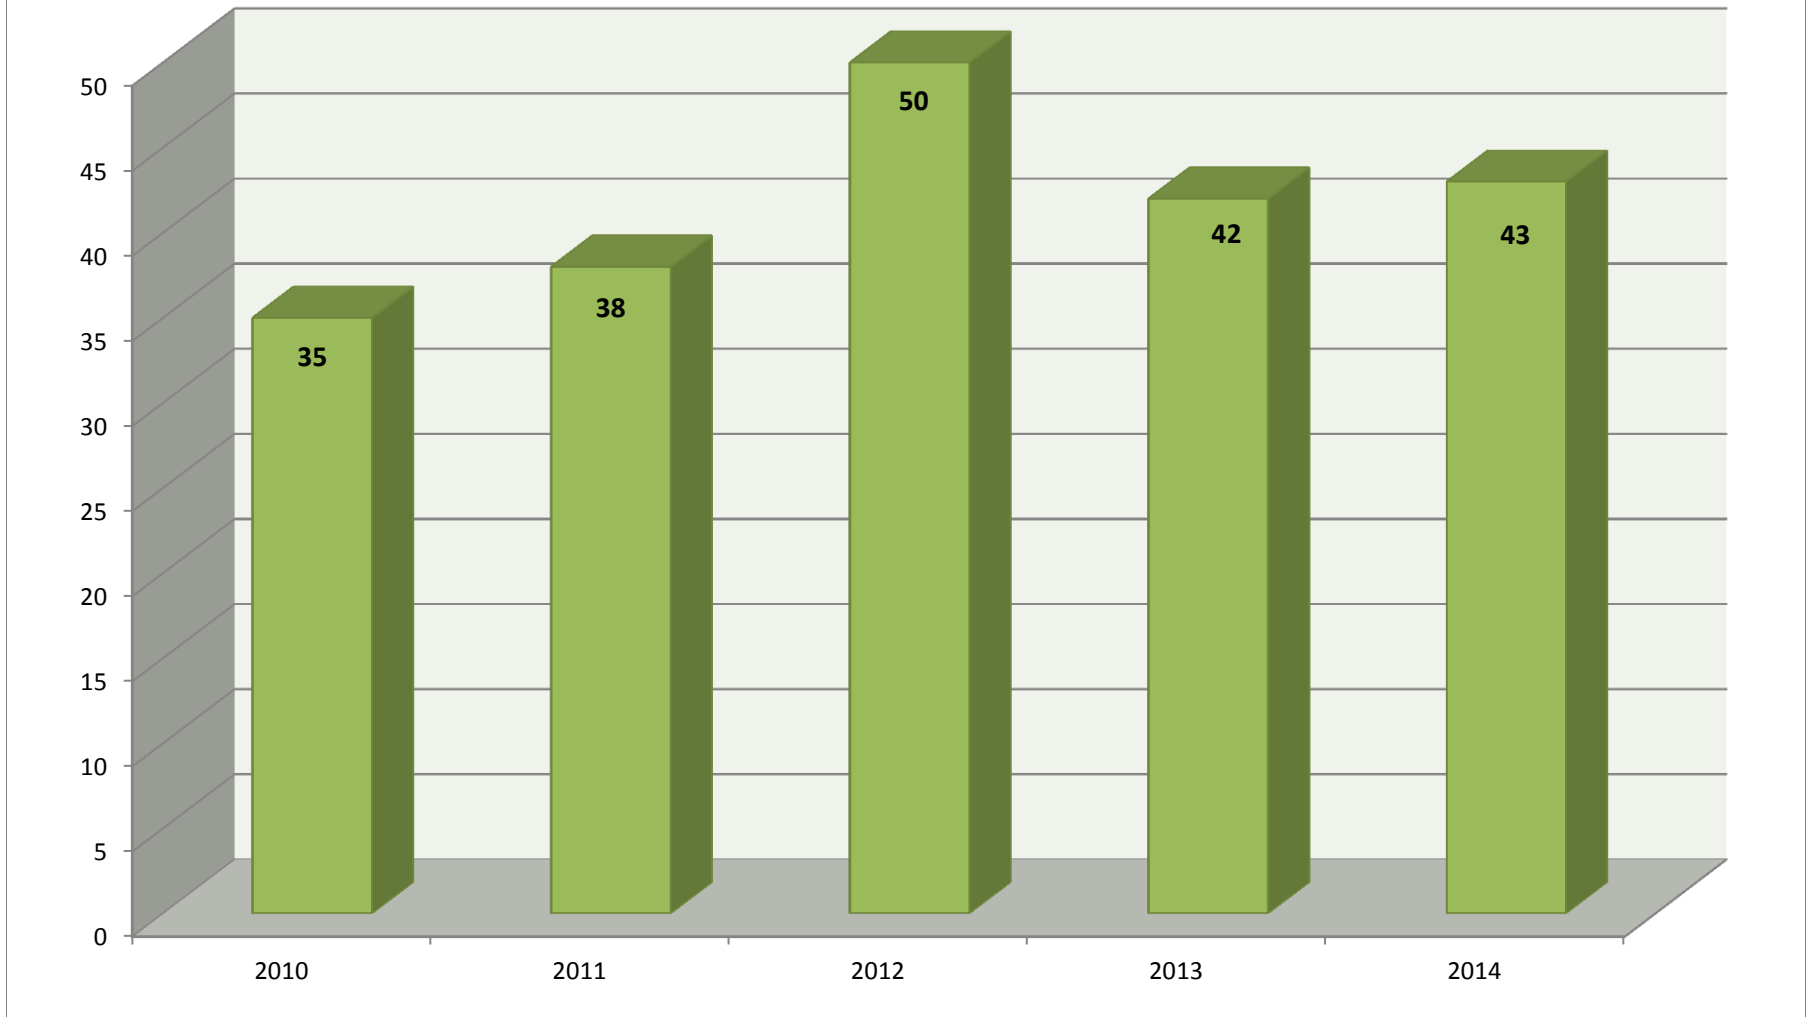

City of Cypress Police Department Total Forgery/Counterfeiting, 2014 (Five Year Trend)

Yr-to-Yr Trend **+2%**
Five Year Trend **+23%**