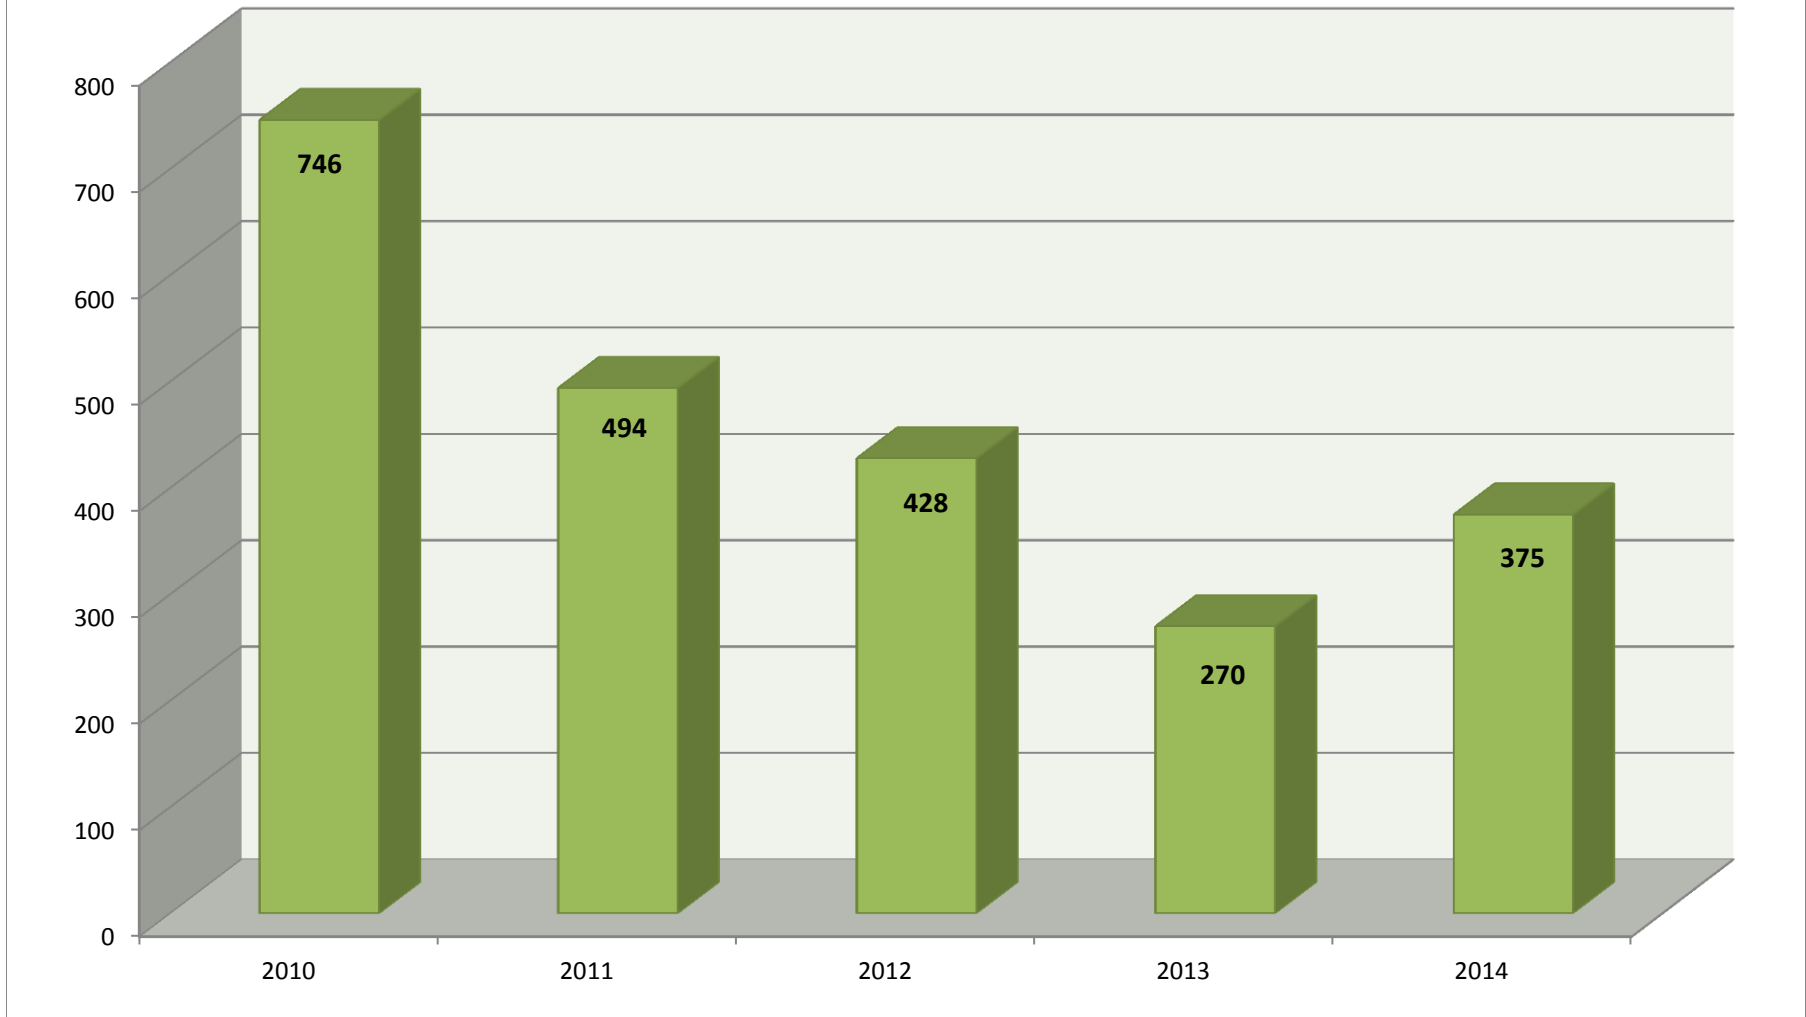

City of Cypress Police Department Total Vandalisms, 2014 (Five Year Trend)

Yr-to-Yr Trend **+39%**
Five Year Trend **-50%**