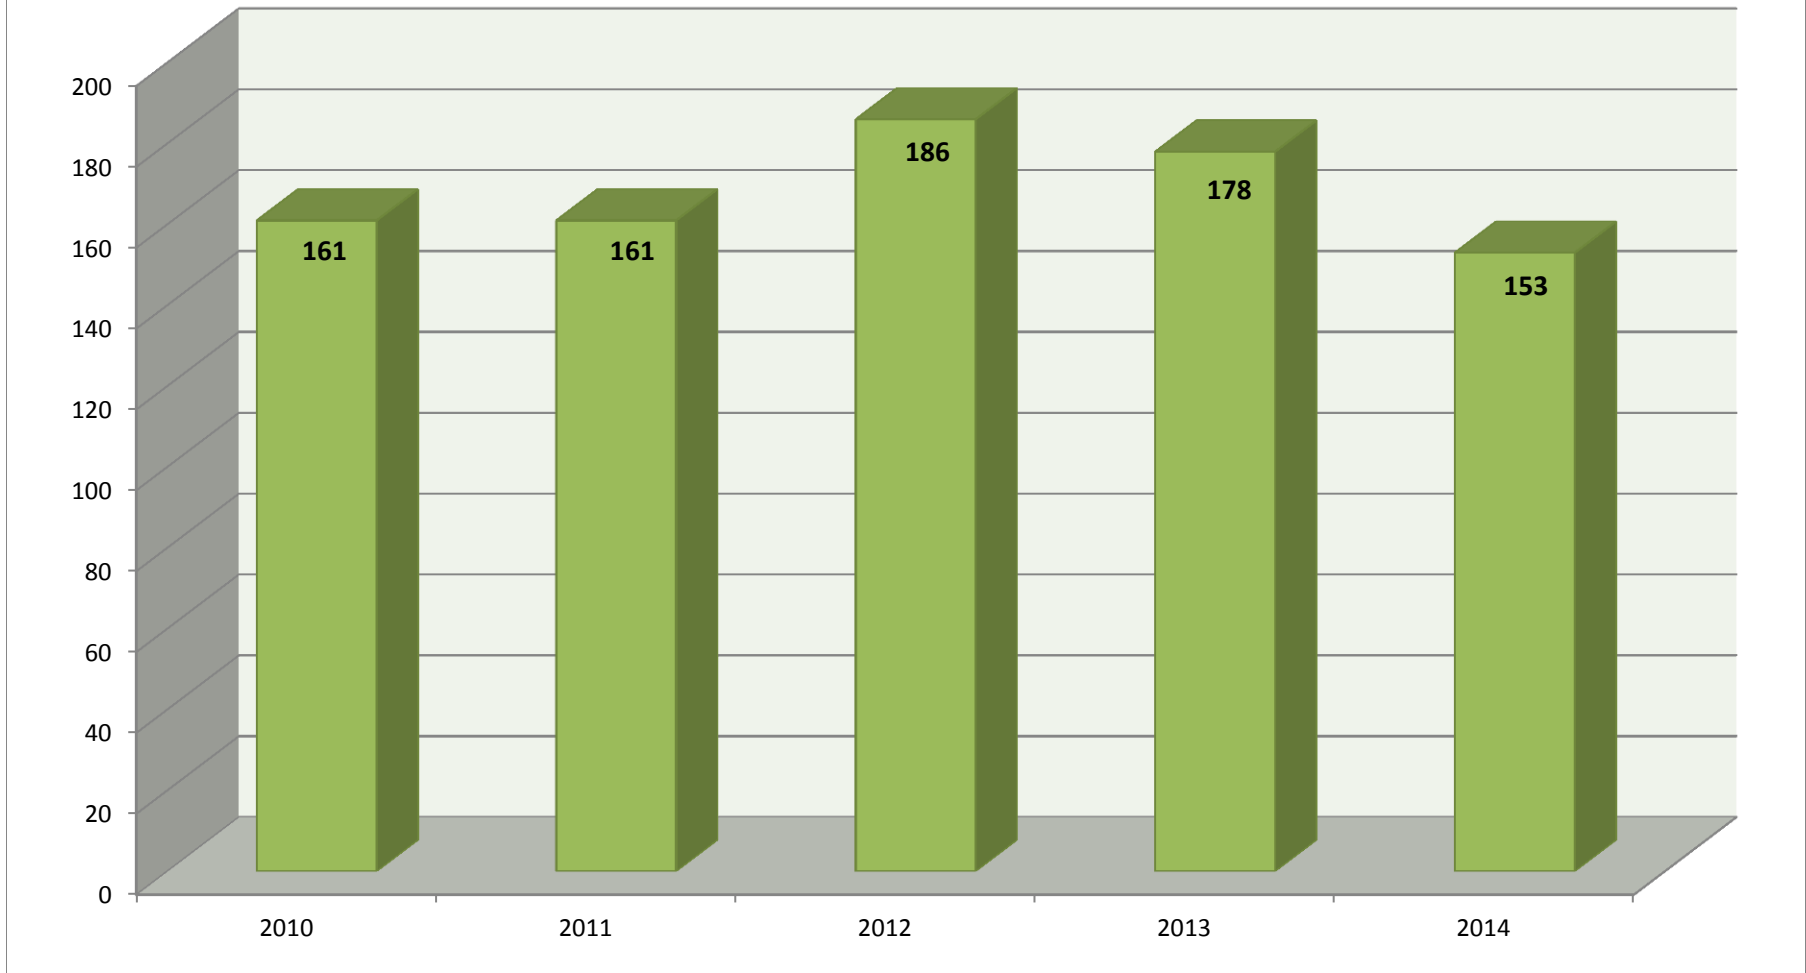

City of Cypress Police Department Total Fraud/Checks, 2014 (includes Identity Thefts) (Five Year Trend)

Yr-to-Yr Trend **-14%**
Five Year Trend **-5%**