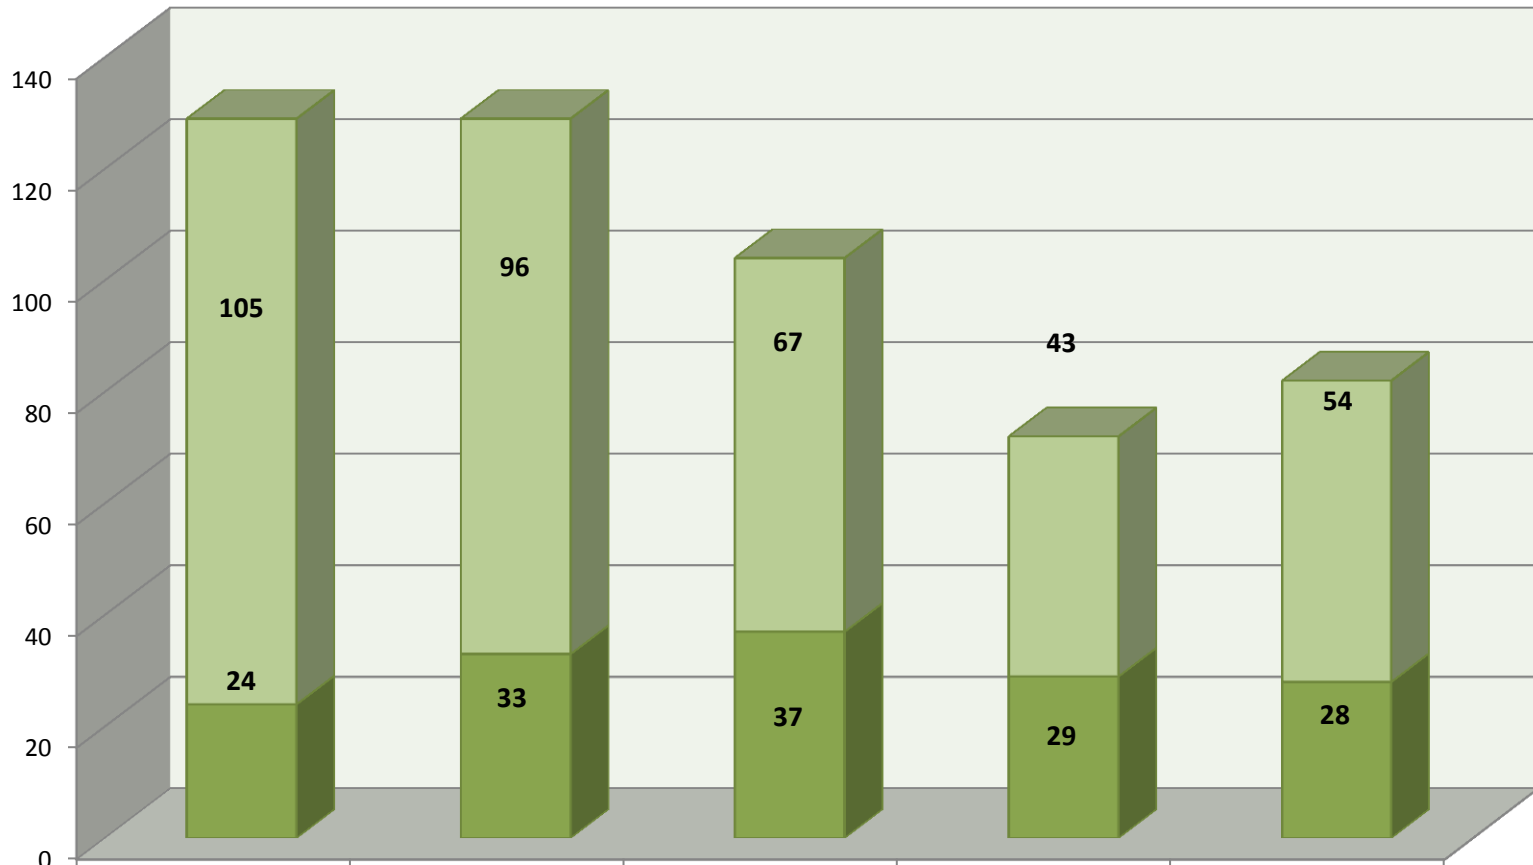

City of Cypress Police Department Total Aggravated and Simple Assaults, 2014 (Five Year Trend)

Simple Assaults
Yr-to-Yr Trend **+26%**
Five Year Trend **-49%**

Aggravated Assaults
Yr-to-Yr Trend **-3%**
Five Year Trend **+17%**

Simple Assaults	105	96	67	43	54
Aggravated Assaults	24	33	37	29	28