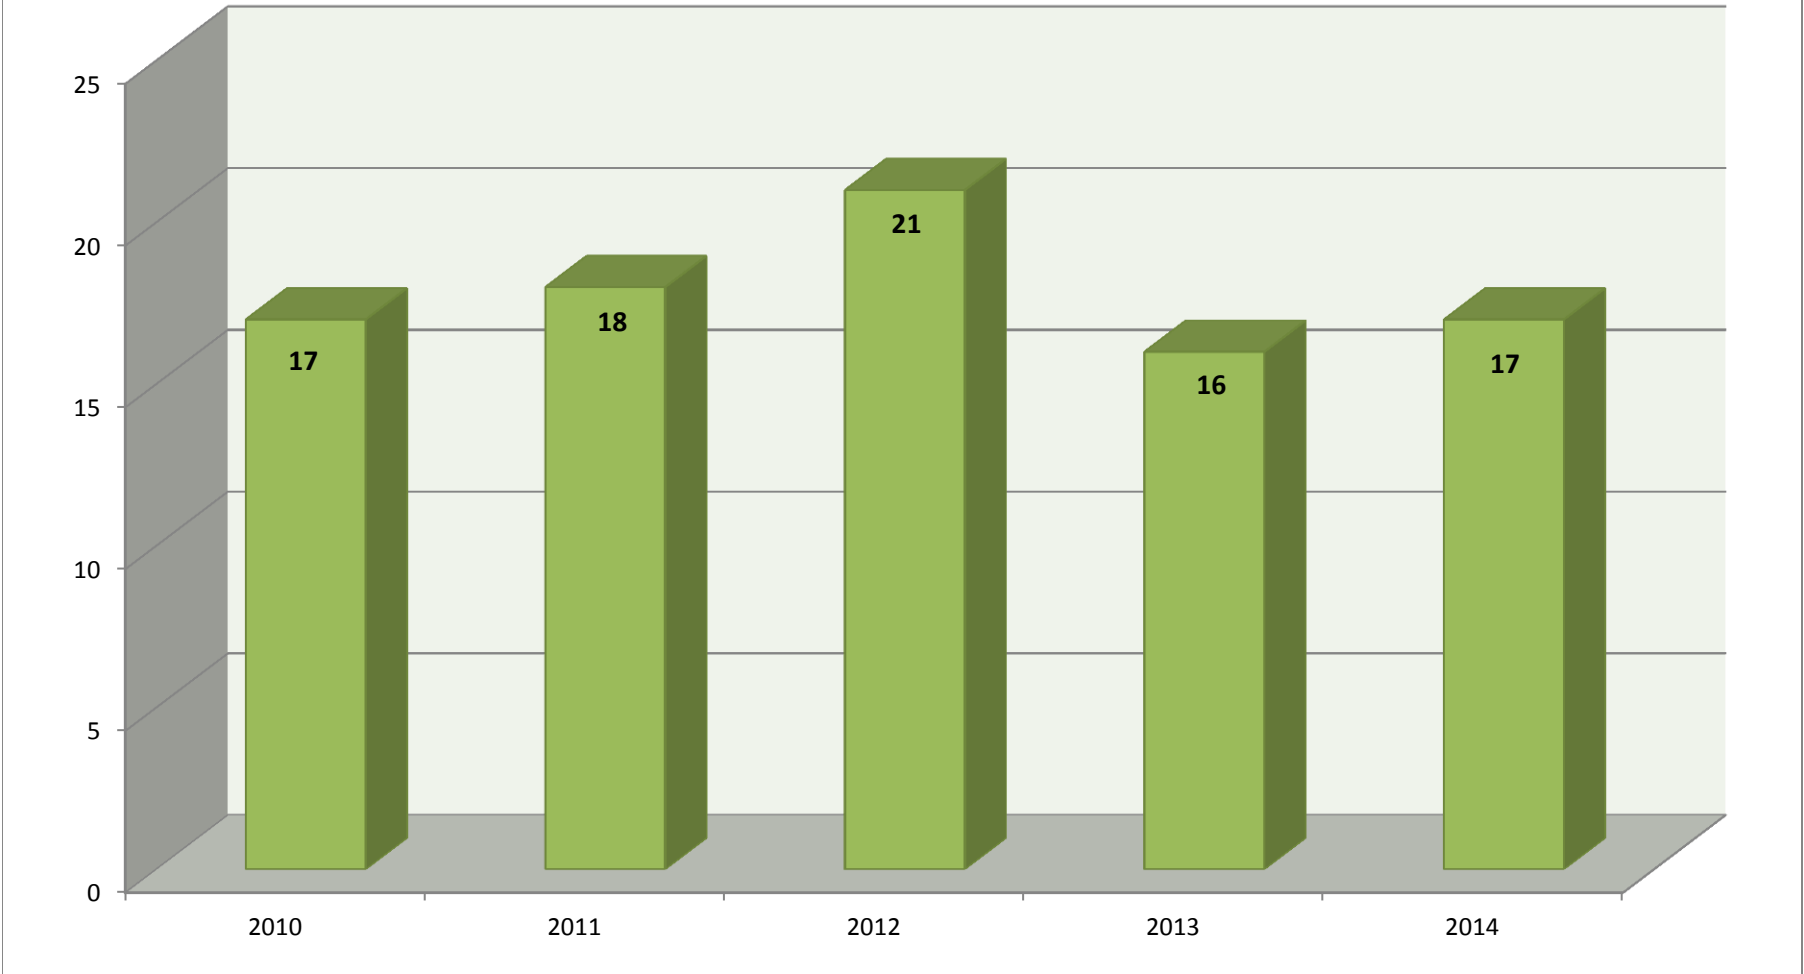

**City of Cypress Police Department
Total Weapons, 2014
(includes illegal possessions)
(Five Year Trend)**

**Yr-to-Yr Trend +6%
Five Year Trend 0%**