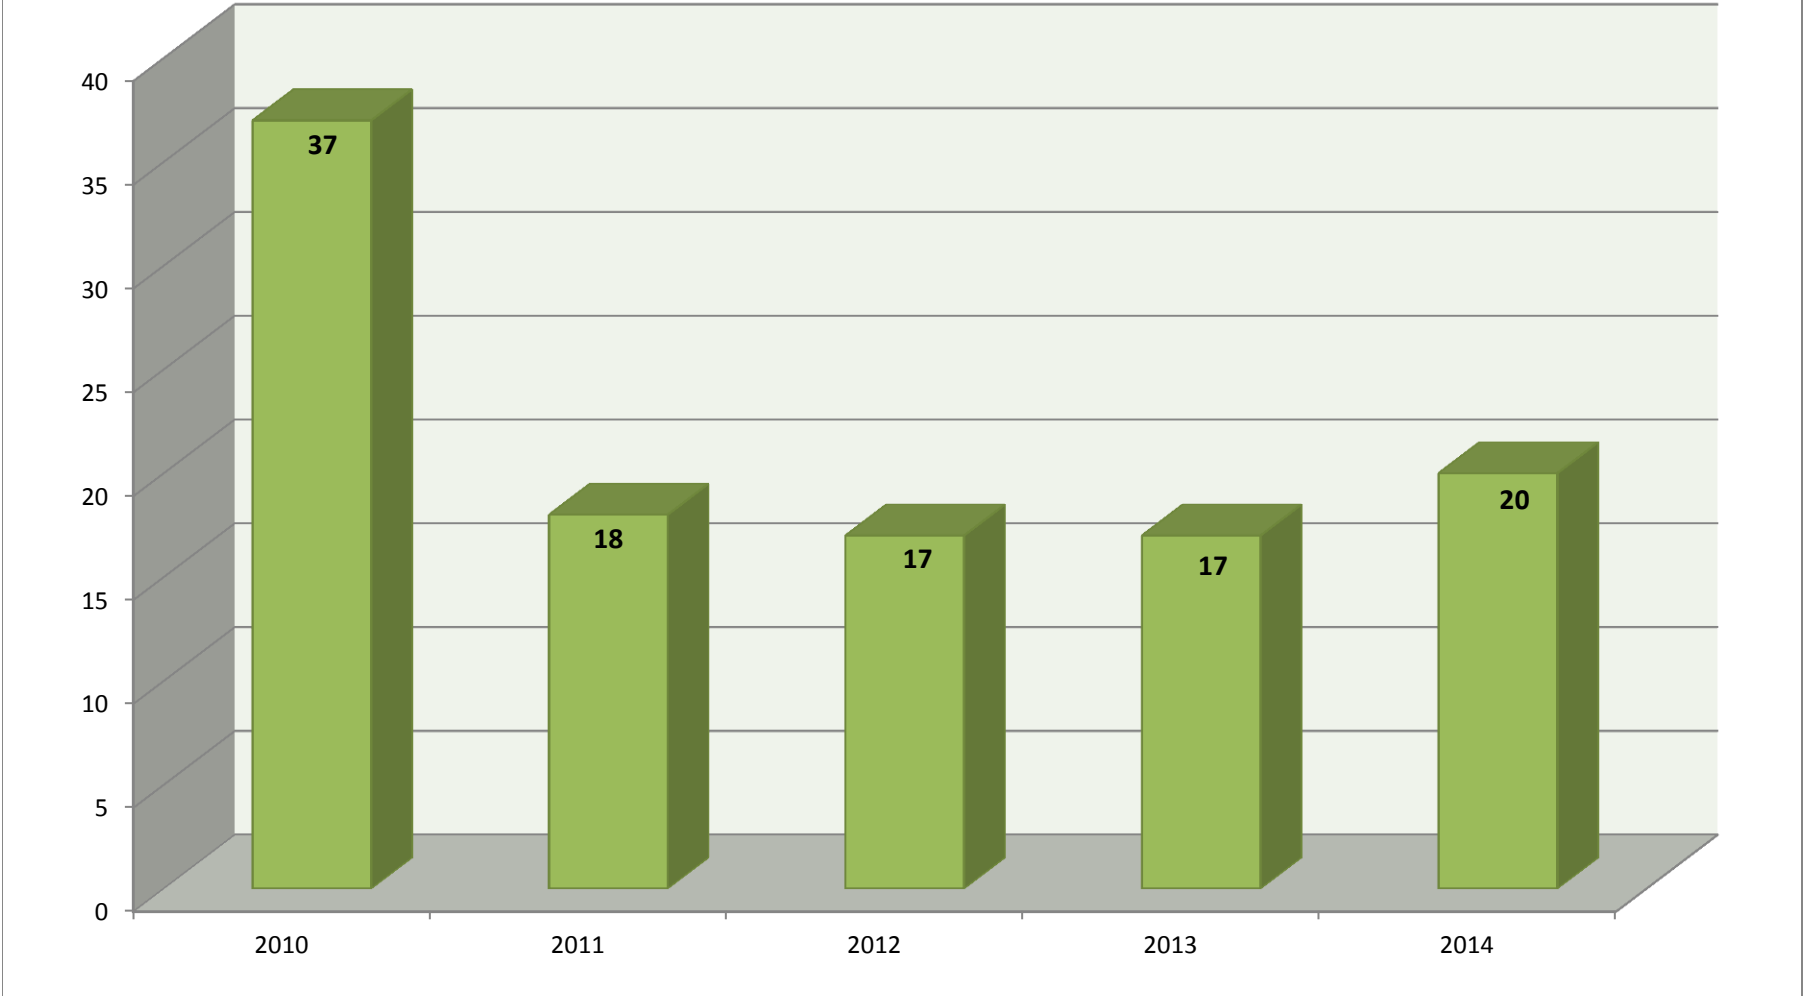

City of Cypress Police Department Total Robbery, 2014 (Five Year Trend)

Yr-to-Yr Trend **+18%**
Five Year Trend **-46%**