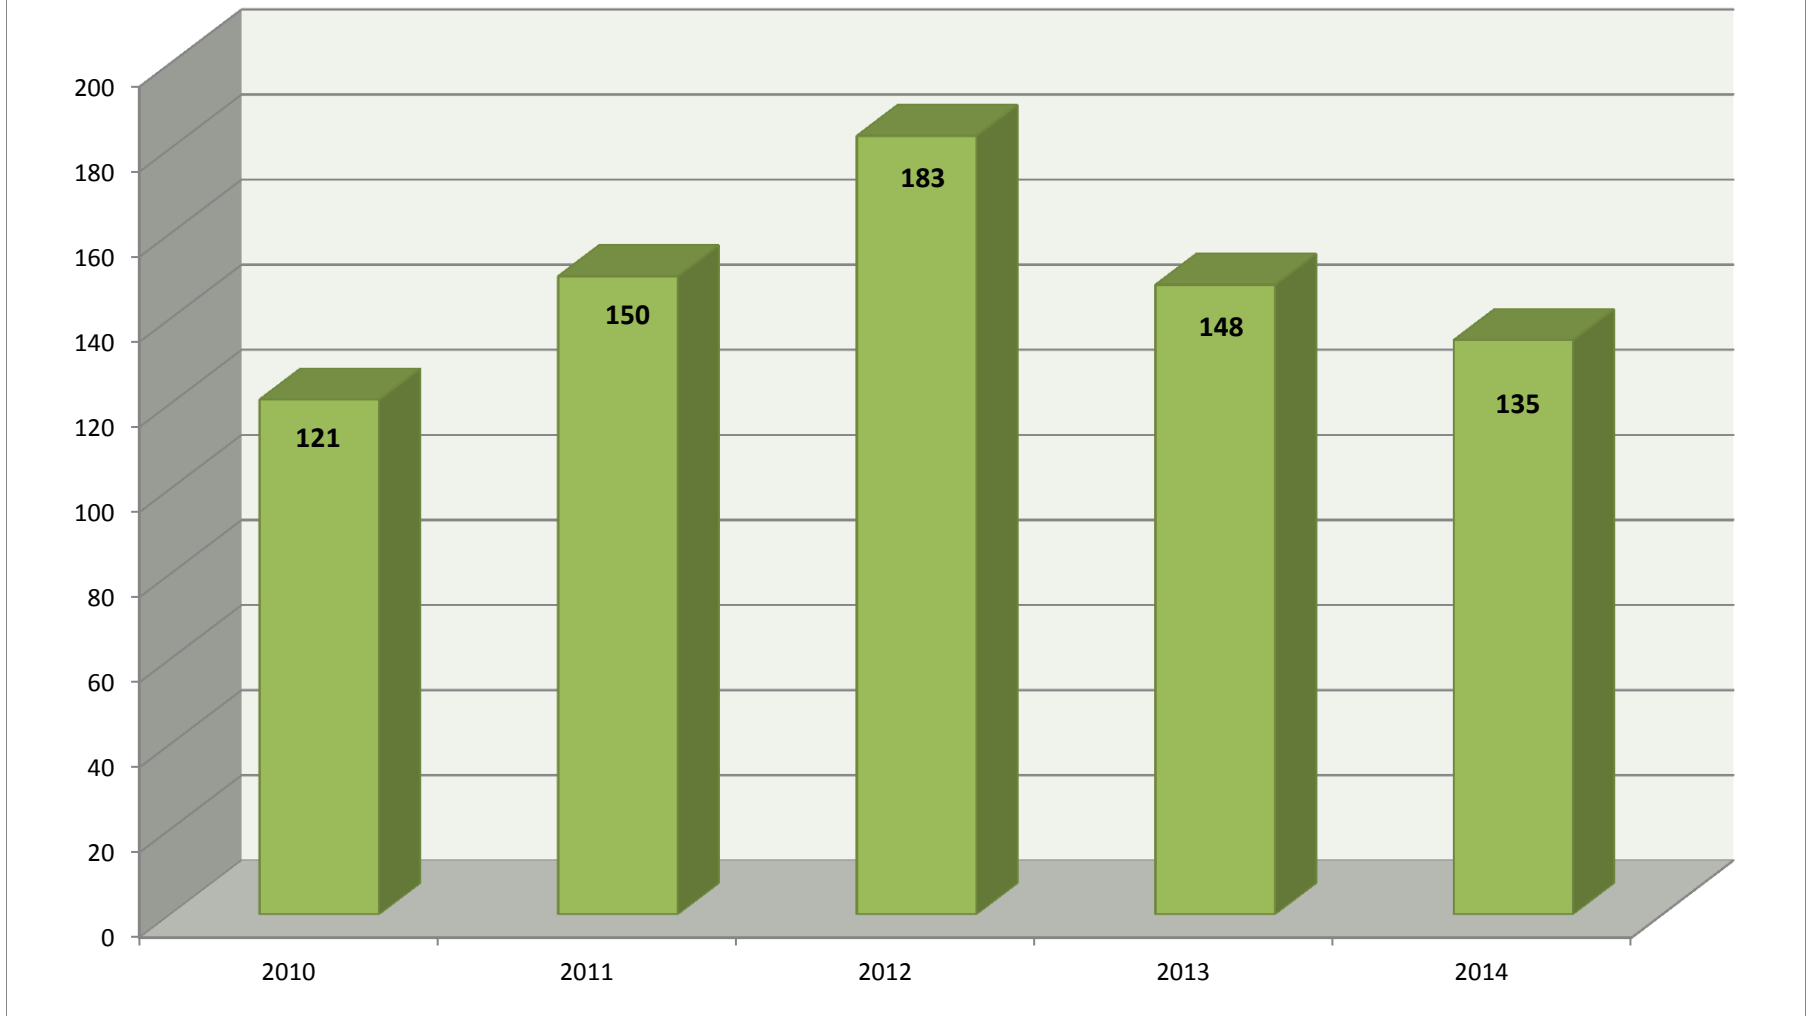

City of Cypress Police Department Total Burglaries, 2014 (Five Year Trend)

Yr-to-Yr Trend **-9%**
Five Year Trend **+12%**